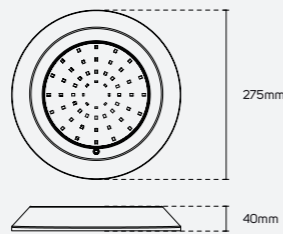

○ 614889 - 614890