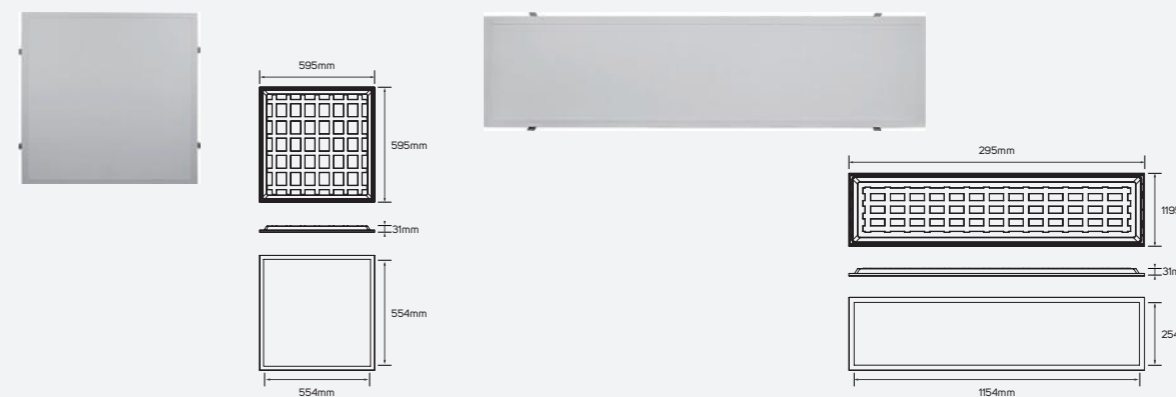

Areas of Application