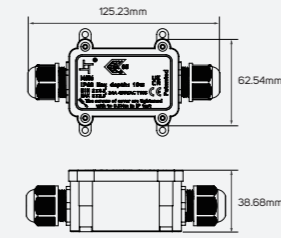

Accessories

Technical Operating & Electrical Data

Body Material Aluminum
IP Rating IP68

Areas of Application

● 613167 ■ 2xM20 (D8-4mm)
IP 68 □ 450V / 24A

● 613776 ■ 3xM20 (4-8mm/6-11mm) ● 613777
IP 68 □ 450V / 24A

■ 4xM20 (4-8mm/6-11mm)
IP 68 □ 450V / 24A

Accessories

Technical Operating & Electrical Data

IP Rating IP68

Areas of Application

● 614508 ■ PC

● 614509 ■ PC

● 614510 ■ PC

● 614511 ■ PC

● 614512 ■ PC

● 614513 ■ PC