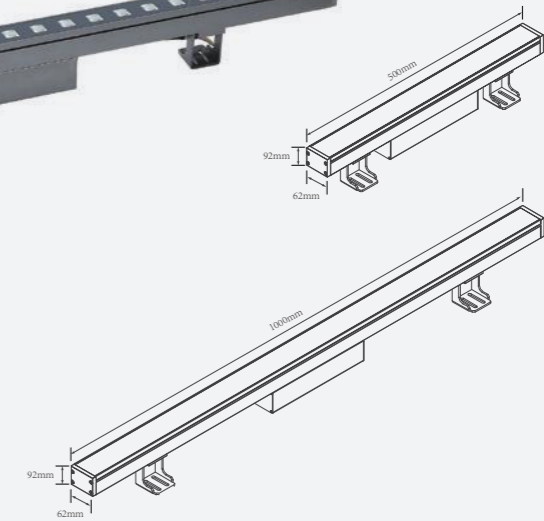

Rosy Dawn

- 612838
- 612837

■ Aluminum

Family Product List

Code No.	Power	CCT	Lumen
● 612833	12W	3000K	800lm
● 612834	18W	3000K	1400lm
● 612835	24W	3000K	1800lm
● 612836	36W	3000K	2800lm

Aluminum
IP 65 CRI 80
AC220-240V 30,000h