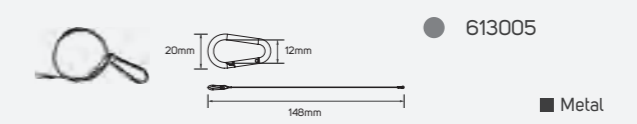

High Bay

Areas of Application

Accessories Specifications

Reflector

Reflector

Bracket

Suspension Kit

Accessories Specifications

Frame

Frame

Reflector

Reflector

Family Product List

Code No.	Power	CCT	Lumen	Beam Angle	Material
612988	100W	3000K	11000lm	110°	Aluminum
612989	100W	4000K	12000lm		
612990	100W	5700K	13000lm		
612991	145W	3000K	16000lm	110°	Aluminum
612992	145W	4000K	18000lm		
612993	145W	5700K	19000lm		
612994	195W	3000K	22000lm		
612995	195W	4000K	24000lm		
612996	195W	5700K	25500lm		
613351	200W	4000K	32500lm	90°	IP 65 AC100-277V 52,000h