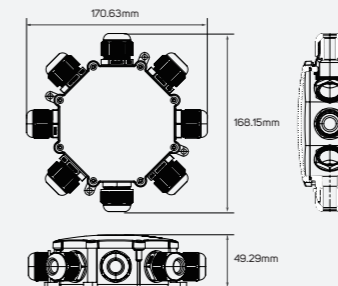

● 614511 ■ PC

● 614512 ■ PC