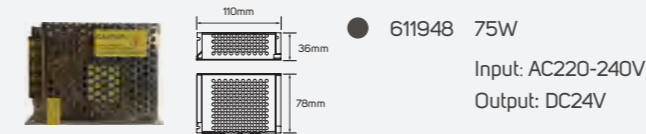

Rotary support

Power Supply