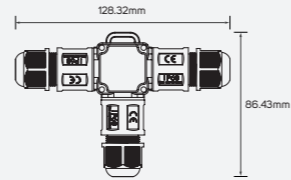

● 211034 ■ Inner: 3x1.5mm Outer: 5.5-10mm
IP 68 250V / 10A

● 211035 ■ Inner: 3x1.5mm Outer: 8-10mm
IP 68 250V / 10A

Accessories

Technical Operating & Electrical Data

Body Material Aluminum
IP Rating IP68

Areas of Application

Accessories

Technical Operating & Electrical Data

Body Material Aluminum
IP Rating IP68

Areas of Application

● 211040 ■ Inner: 3x4mm
Outer: 7.5-16mm
IP 68 ⚡ 450V / 25A

● 211041 ■ Inner: 3x1mm
Outer: 5-7mm
IP 68 ⚡ 250V / 6A

● 211042 ■ Inner main line: 3x2.5mm Derivation: 3x1.5mm
Outer main line: 6.5-12mm Derivation: 5.5-10mm
IP 68 ⚡ 250V / 16A

● 211043 ■ Inner: 3x2.5mm
Outer: 6.5-12mm
IP 68 ⚡ 250V / 16A

Accessories

Technical Operating & Electrical Data

Body Material Aluminum
 IP Rating IP68

Areas of Application

● 613167 ■ 2xM20 (D8-4mm)
 IP 68 □ 450V / 24A

● 613776 ■ 3xM20 (4-8mm/6-11mm) ● 613777
 IP 68 □ 450V / 24A

■ 4xM20 (4-8mm/6-11mm)
 IP 68 □ 450V / 24A