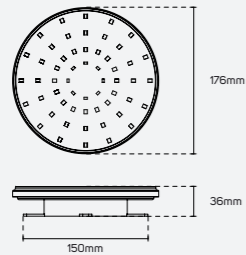

Summer

Accessories Specifications

○ 614904

○ 614889 - 614890

○ 614891

Family Product List

■ PC IP 68 CRI 85 110° 50,000h

Code No.	Model No.	Watt	Lumen	CCT	Voltage
○ 614883	ILS18WSPOL830WW02	18W	2000lm	3000K	AC/DC12V
○ 614884	ILS18WSPOL850DL02	18W	2050lm	5000K	AC/DC12V
○ 614885	ILS18WSPOLRGBWL02	18W	2100lm	RGBW. W=5000K	AC12V
○ 614886	ILS30WSPOL830WW02	30W	3150lm	3000K	AC/DC12V
○ 614887	ILS30WSPOL850DL02	30W	3300lm	5000K	AC/DC12V
○ 614888	ILS28WSPOLRGBWL02	28W	3200lm	RGBW. W=5000K	AC12V

Summer

Accessories Specifications

○ 614904 (RGBW)

Family Product List

■ PC IP 68 CRI 85 100° 50,000h

Code No.	Model No.	Watt	Lumen	CCT	Voltage
○ 614892	ILS18WSPOL830WW03	18W	1900lm	3000K	AC/DC12V
○ 614893	ILS18WSPOL850DL03	18W	1950lm	5000K	AC/DC12V
○ 614894	ILS18WSPOLRGBWL03	18W	2000lm	RGBW. W=5000K	AC12V
○ 614895	ILS30WSPOL830WW03	30W	3100lm	3000K	AC/DC12V
○ 614896	ILS30WSPOL850DL03	30W	3200lm	5000K	AC/DC12V
○ 614897	ILS28WSPOLRGBWL03	28W	2850lm	RGBW. W=5000K	AC12V