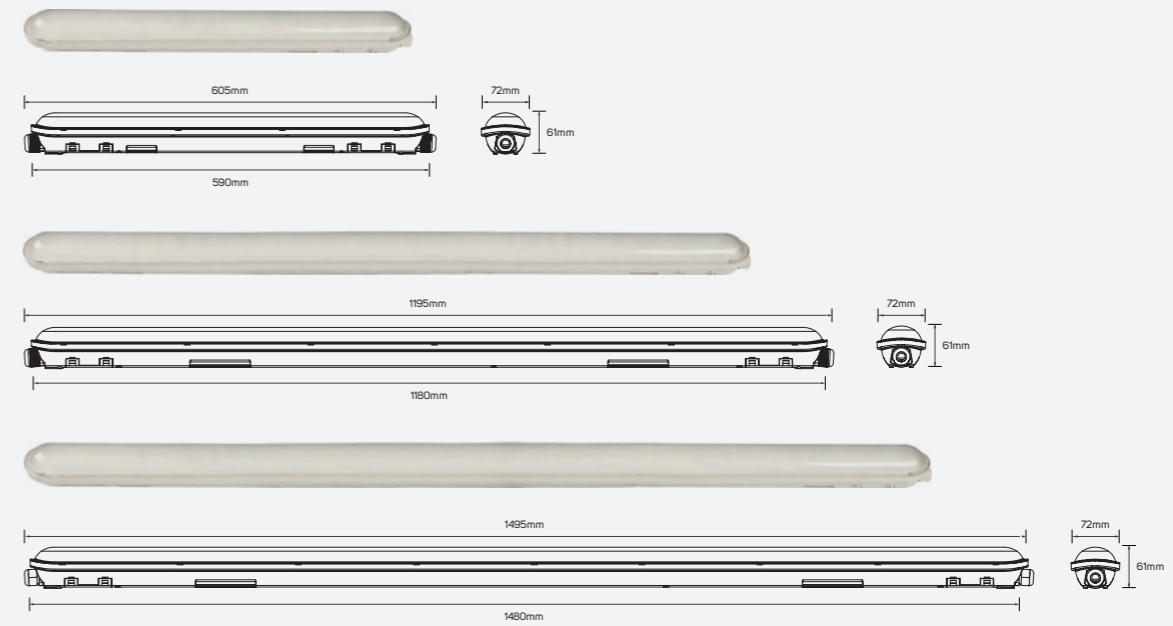

■ Aluminum+Silicon

IP 66 CRI 80 100°
AC100-277V 50,000h

Plug

● 612851

■ Aluminum+Plastic

LED Water Proof Batten Luminaire

LED Waterproof Batten Luminaire

Family Product List