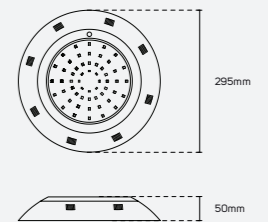

Summer

Accessories Specifications

○ 614904

○ 614889 - 614890

○ 614891

Family Product List

■ PC IP 68 CRI 85 110° 50,000h

Code No.	Model No.	Watt	Lumen	CCT	Voltage
○ 614883	ILS18WSPOL830WW02	18W	2000lm	3000K	AC/DC12V
○ 614884	ILS18WSPOL850DL02	18W	2050lm	5000K	AC/DC12V
○ 614885	ILS18WSPOLRGBWL02	18W	2100lm	RGBW. W=5000K	AC12V
○ 614886	ILS30WSPOL830WW02	30W	3150lm	3000K	AC/DC12V
○ 614887	ILS30WSPOL850DL02	30W	3300lm	5000K	AC/DC12V
○ 614888	ILS28WSPOLRGBWL02	28W	3200lm	RGBW. W=5000K	AC12V

Summer

Accessories Specifications

○ 614904 (RGBW)

Family Product List

■ PC IP 68 CRI 85 100° 50,000h

Code No.	Model No.	Watt	Lumen	CCT	Voltage
○ 614892	ILS18WSPOL830WW03	18W	1900lm	3000K	AC/DC12V
○ 614893	ILS18WSPOL850DL03	18W	1950lm	5000K	AC/DC12V
○ 614894	ILS18WSPOLRGBWL03	18W	2000lm	RGBW. W=5000K	AC12V
○ 614895	ILS30WSPOL830WW03	30W	3100lm	3000K	AC/DC12V
○ 614896	ILS30WSPOL850DL03	30W	3200lm	5000K	AC/DC12V
○ 614897	ILS28WSPOLRGBWL03	28W	2850lm	RGBW. W=5000K	AC12V