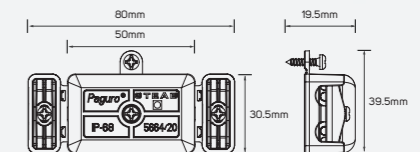

Waterproof Connector

Accessories

Technical Operating & Electrical Data

IP Rating IP68

Areas of Application

● 211032 IP 68 250V / 6A ■ Inner: 2x0.75mm Outer: 4.8-6mm

● 211033 IP 68 250V / 6A ■ Inner: 2x1mm Outer: 4.5-8.5mm

● 211034 ■ Inner: 3x1.5mm Outer: 5.5-10mm
IP 68 250V / 10A

● 211035 ■ Inner: 3x1.5mm Outer: 8-10mm
IP 68 250V / 10A

Accessories

Technical Operating & Electrical Data

Body Material Aluminum
IP Rating IP68

Areas of Application