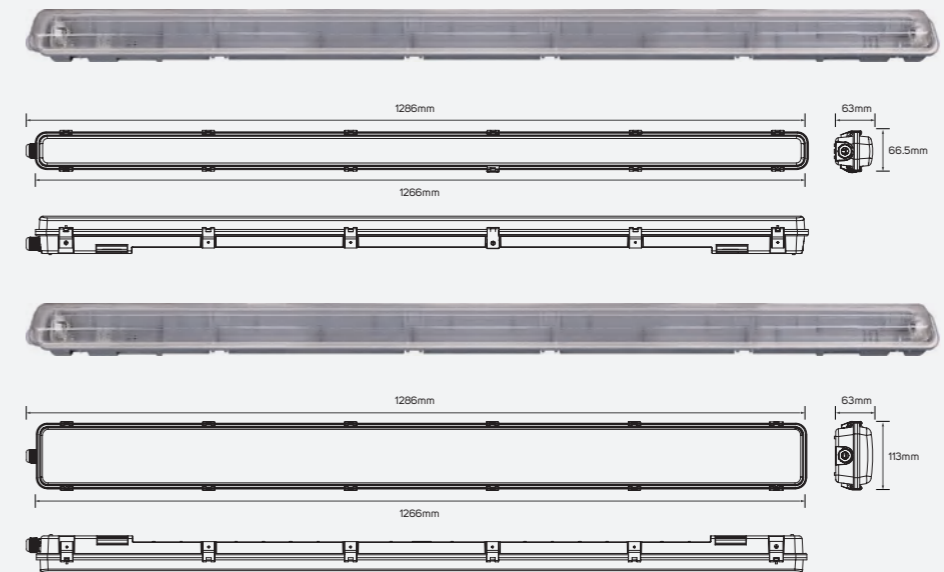

Family Product List

Code No.	
611633	■ ABS+PC Plastic
611634	IP 65 □ AC220-240V