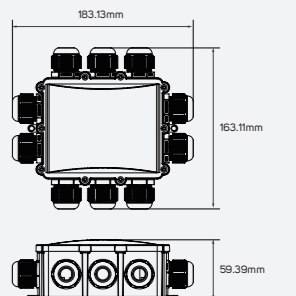

● 614513 ■ PC