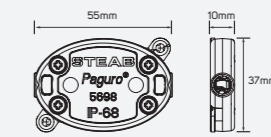

● 211034 ■ Inner: 3x1.5mm Outer: 5.5-10mm
IP 68 250V / 10A

● 211035 ■ Inner: 3x1.5mm Outer: 8-10mm
IP 68 250V / 10A

Accessories

Technical Operating & Electrical Data

Body Material Aluminum
IP Rating IP68

Areas of Application

● 211036 ■ Inner: 3x2.5mm
Outer: 6.5-12mm
IP 68 ⚡ 250V / 16A

● 211037 ■ Inner: 3x2.5mm
Outer: 6.5-12mm
IP 68 ⚡ 250V / 16A

● 211038 ■ Inner: 3x4mm
Outer: 7.5-16mm
IP 68 ⚡ 450V / 25A

● 211039 ■ Inner main line: 3x6mm Derivation: 3x2.5mm
Outer main line: 7.5-16mm Derivation: 6.5-12mm
IP 68 ⚡ 450V / 25A

Accessories

Technical Operating & Electrical Data

Body Material Aluminum
IP Rating IP68

Areas of Application

● 211040 ■ Inner: 3x4mm
Outer: 7.5-16mm
IP 68 ⚡ 450V / 25A

● 211041 ■ Inner: 3x1mm
Outer: 5-7mm
IP 68 ⚡ 250V / 6A

● 211042 ■ Inner main line: 3x2.5mm Derivation: 3x1.5mm
Outer main line: 6.5-12mm Derivation: 5.5-10mm
IP 68 ⚡ 250V / 16A

● 211043 ■ Inner: 3x2.5mm
Outer: 6.5-12mm
IP 68 ⚡ 250V / 16A

Accessories

Technical Operating & Electrical Data