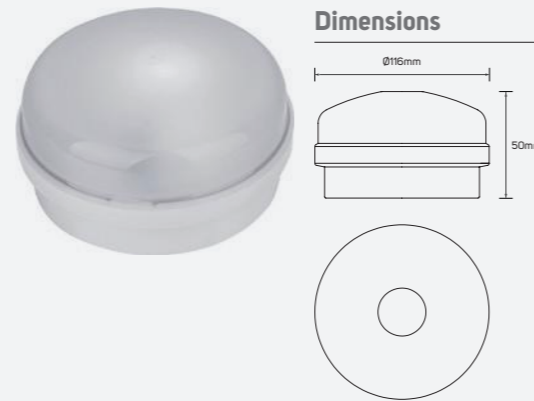

● 614512 ■ PC

● 614513 ■ PC

Efficient

Technical Operating & Electrical Data

Input Voltage & Frequency AC220-240V, 50/60Hz
 Body Color White

Areas Of Application

Family Product List

Code No.	Model No.	IP	Max.Watt	Material	Beam Angle	Mounting Type	Detection Distance
612786	ILSSW8P01	44	200W	Polycarbonate	180°	Surface Wall-Mounted PIR Sensor	6~8 meter
612787	ILSS6P01	20	200W	Polycarbonate	360°	Surface-Mounted PIR Sensor	max 6 meter
612788	ILSS10M01	20	300W	Polycarbonate	360°x160°	Surface-Mounted Microwave Sensor	2~10 meter
612789	ILSS10M02	65	300W	Polycarbonate	360°x160°	Surface-Mounted Microwave Sensor	2~10 meter