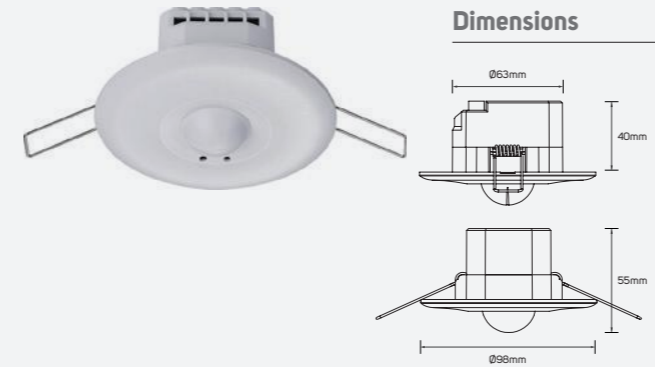

Areas Of Application

Family Product List

Code No.	Model No.	IP	Max.Watt	Material	Beam Angle	Mounting Type	Detection Distance
612790	ILSSR6P01	20	200W	Polycarbonate	360°	Recessed Ceiling-Mounted PIR Sensor	max 6 meter
612791	ILSSR5P01	20	150W	Polycarbonate	360°	Recessed Ceiling-Mounted PIR Sensor	3x5 meter
612792	ILSSR10M01	20	300W	Polycarbonate	360°x160°	Recessed Ceiling-Mounted Microwave Sensor	2~10 meter
612793	ILSSU6P01	20	200W	ABS	100°	Motion Sensor	<6 meter