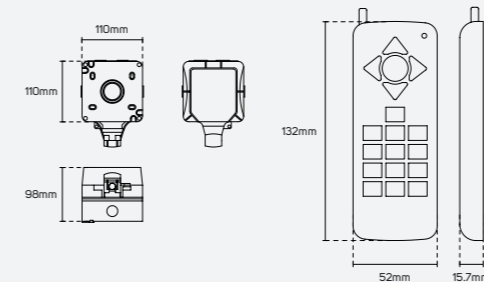

Accessories Specifications

○ 614904 (RGBW)

Family Product List

Glass IP 68 CRI 85 100° 50,000h

Code No.	Model No.	Watt	Lumen	CCT	Voltage
614877	ILS18WSPOL830WW01	18W	2000lm	3000K	AC/DC12V
614878	ILS18WSPOL850DL01	18W	2100lm	5000K	AC/DC12V
614879	ILS18WSPOLRGBWL01	18W	2200lm	RGBW. W=5000K	AC12
614880	ILS30WSPOL830WW01	30W	3300lm	3000K	AC/DC12V
614881	ILS30WSPOL850DL01	30W	3500lm	5000K	AC/DC12V
614882	ILS28WSPOLRGBWL01	28W	3200lm	RGBW. W=5000K	AC12V