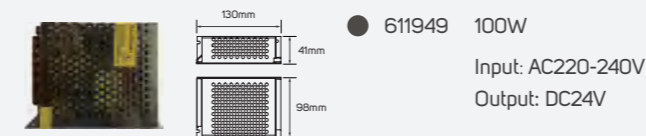

WallGlow

Technical Operating & Electrical Data

IP Rating	IP65
Power	8.5W
Input	DC24V
Life Span	50000hrs

Accessories Specifications

Power Supply

Power Supply

End Cap

Clip

Power Supply

Family Product List

■ Aluminum

Code No.	Power	CCT	Lumen	IP 65	CRI 85	45°	DC24V	50,000h
● 614514	8.5W/0.5M	3000K	700lm/0.5M					
● 614515	8.5W/0.5M	4000K	700lm/0.5M					
● 614516	16W	3000K	1300lm					
● 614517	16W	4000K	1400lm					

WallCascade

Technical Operating & Electrical Data

IP Rating	IP65
Power	18W
Input	DC24V
Life Span	50000hrs

Accessories Specifications

Connector

T Connector

Clip

Profile

Power Supply

Rotary support

Power Supply

Power Supply

Family Product List

■ Aluminum

Code No.	Power	CCT	Lumen	IP 65	CRI 85	20**30°	DC24V	50,000h
● 614518	18W	3000K	2100lm					
● 614519	18W	4000K	2200lm					
● 614520	18W	3000K	2100lm					
● 614521	18W	4000K	2200lm