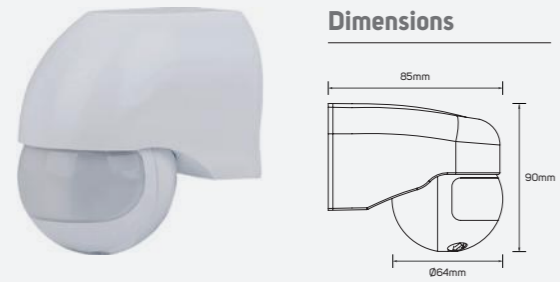

● 614512 ■ PC

● 614513 ■ PC

Efficient

Technical Operating & Electrical Data

Input Voltage & Frequency AC220-240V, 50/60Hz
 Body Color White

Areas Of Application

Family Product List

Code No.	Model No.	IP	Max.Watt	Material	Beam Angle	Mounting Type	Detection Distance
612786	ILSSW8P01	44	200W	Polycarbonate	180°	Surface Wall-Mounted PIR Sensor	6~8 meter
612787	ILSS6P01	20	200W	Polycarbonate	360°	Surface-Mounted PIR Sensor	max 6 meter
612788	ILSS10M01	20	300W	Polycarbonate	360°x160°	Surface-Mounted Microwave Sensor	2~10 meter
612789	ILSS10M02	65	300W	Polycarbonate	360°x160°	Surface-Mounted Microwave Sensor	2~10 meter