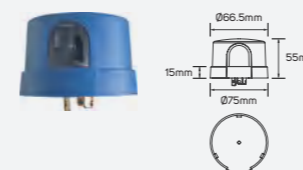

Plug

● 612851

■ Aluminum+Plastic