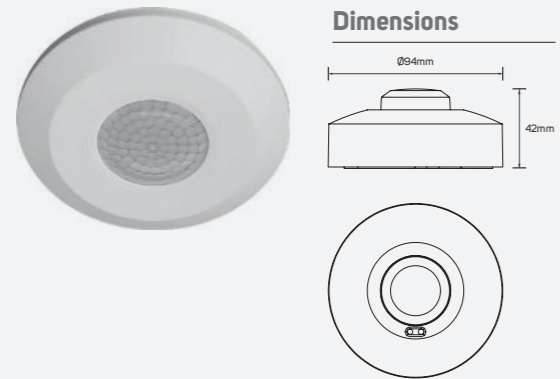

● 614512 ■ PC

● 614513 ■ PC

Efficient

Technical Operating & Electrical Data

Input Voltage & Frequency AC220-240V, 50/60Hz
 Body Color White

Areas Of Application

Family Product List

Code No.	Model No.	IP	Max.Watt	Material	Beam Angle	Mounting Type	Detection Distance
612786	ILSSW8P01	44	200W	Polycarbonate	180°	Surface Wall-Mounted PIR Sensor	6~8 meter
612787	ILSS6P01	20	200W	Polycarbonate	360°	Surface-Mounted PIR Sensor	max 6 meter
612788	ILSS10M01	20	300W	Polycarbonate	360°x160°	Surface-Mounted Microwave Sensor	2~10 meter
612789	ILSS10M02	65	300W	Polycarbonate	360°x160°	Surface-Mounted Microwave Sensor	2~10 meter