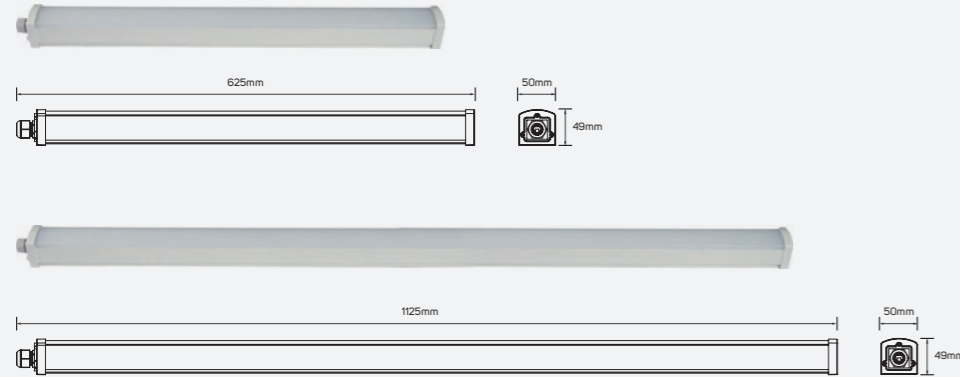

LED Waterproof Batten Luminaire

Family Product List

Code No.	Power	CCT	Lumen	Code No.	Power	CCT	Lumen	
611625	18W	3000K	1660lm	611628	36W	3000K	3520lm	⊕ 30,000h ■ Plastic
611626	18W	4000K	1720lm	611629	36W	4000K	3560lm	IP 65 CRI 80 ▲ 120° □ AC220-240V
611627	18W	6500K	1780lm	611630	36W	6500K	3620lm