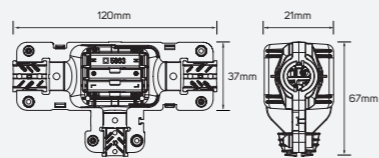

Waterproof Connector

Accessories

Technical Operating & Electrical Data

IP Rating IP68

Areas of Application

● 211032 IP 68 250V / 6A ■ Inner: 2x0.75mm Outer: 4.8-6mm

● 211033 IP 68 250V / 6A ■ Inner: 2x1mm Outer: 4.5-8.5mm

● 211034 ■ Inner: 3x1.5mm Outer: 5.5-10mm
IP 68 250V / 10A

● 211035 ■ Inner: 3x1.5mm Outer: 8-10mm
IP 68 250V / 10A

Accessories

Technical Operating & Electrical Data

Body Material Aluminum
IP Rating IP68

Areas of Application

● 211036 ■ Inner: 3x2.5mm
Outer: 6.5-12mm
IP 68 ⚡ 250V / 16A

● 211037 ■ Inner: 3x2.5mm
Outer: 6.5-12mm
IP 68 ⚡ 250V / 16A

● 211038 ■ Inner: 3x4mm
Outer: 7.5-16mm
IP 68 ⚡ 450V / 25A

● 211039 ■ Inner main line: 3x6mm Derivation: 3x2.5mm
Outer main line: 7.5-16mm Derivation: 6.5-12mm
IP 68 ⚡ 450V / 25A

Accessories

Technical Operating & Electrical Data

Body Material Aluminum
IP Rating IP68

Areas of Application

● 211040 ■ Inner: 3x4mm
Outer: 7.5-16mm
IP 68 ⚡ 450V / 25A

● 211041 ■ Inner: 3x1mm
Outer: 5-7mm
IP 68 ⚡ 250V / 6A