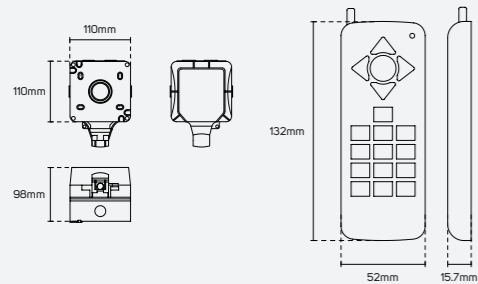

Accessories Specifications

○ 614904