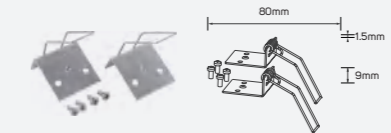

● 612526

■ Metal

Family Product List

■ Plastic

IP 65

CRI 80

AC220-240V

⌚ 50,000h

Code No.	Power	CCT	Lumen
● 612521	4.5W	5700K-6500K	120lm
● 612523			
● 612524			
● 612525