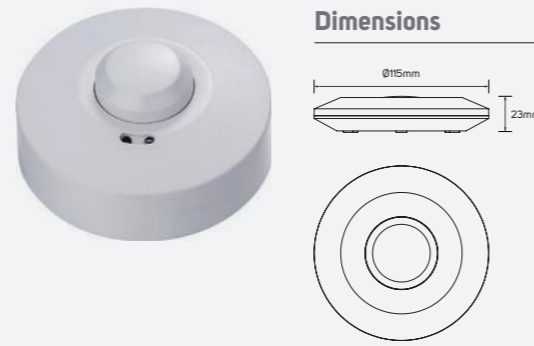

● 614512 ■ PC

● 614513 ■ PC

Efficient

Technical Operating & Electrical Data

Input Voltage & Frequency AC220-240V, 50/60Hz
 Body Color White

Areas Of Application

Family Product List

Code No.	Model No.	IP	Max.Watt	Material	Beam Angle	Mounting Type	Detection Distance
612786	ILSSW8P01	44	200W	Polycarbonate	180°	Surface Wall-Mounted PIR Sensor	6~8 meter
612787	ILSS6P01	20	200W	Polycarbonate	360°	Surface-Mounted PIR Sensor	max 6 meter
612788	ILSS10M01	20	300W	Polycarbonate	360°x160°	Surface-Mounted Microwave Sensor	2~10 meter
612789	ILSS10M02	65	300W	Polycarbonate	360°x160°	Surface-Mounted Microwave Sensor	2~10 meter