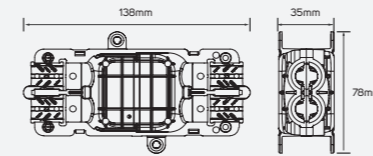

● 211034 ■ Inner: 3x1.5mm Outer: 5.5-10mm
IP 68 250V / 10A

● 211035 ■ Inner: 3x1.5mm Outer: 8-10mm
IP 68 250V / 10A

Accessories

Technical Operating & Electrical Data

Body Material Aluminum
IP Rating IP68

Areas of Application

● 211036 ■ Inner: 3x2.5mm
Outer: 6.5-12mm
IP 68 ⚡ 250V / 16A

● 211037 ■ Inner: 3x2.5mm
Outer: 6.5-12mm
IP 68 ⚡ 250V / 16A

● 211038 ■ Inner: 3x4mm
Outer: 7.5-16mm
IP 68 ⚡ 450V / 25A

● 211039 ■ Inner main line: 3x6mm Derivation: 3x2.5mm
Outer main line: 7.5-16mm Derivation: 6.5-12mm
IP 68 ⚡ 450V / 25A

Accessories

Technical Operating & Electrical Data

Body Material Aluminum
IP Rating IP68

Areas of Application

● 211040 ■ Inner: 3x4mm
Outer: 7.5-16mm
IP 68 ⚡ 450V / 25A

● 211041 ■ Inner: 3x1mm
Outer: 5-7mm
IP 68 ⚡ 250V / 6A