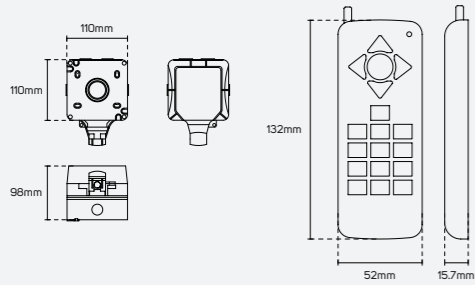

Accessories Specifications

○ 614904 (RGBW)

Family Product List

■ Stainless Steel IP 68 CRI 80 DC12V 50,000h

Code No.	Model No.	Watt	Lumen	CCT	Beam Angle
○ 614898	ILS2WMISPOL830WW01	2W	180lm	3000K	30°
○ 614899	ILS2WMISPOL850DL01	2W	190lm	5000K	30°
○ 614900	ILS05WMISPOL830WW01	0.5W	13lm	3000K	60°
○ 614901	ILS05WMISPOL850DL01	0.5W	14lm	5000K	60°
○ 614902	ILS1WMISPOL830WW02	1W	80lm	3000K	24°
○ 614903	ILS1WMISPOL850DL02	1W	85lm	5000K	24°