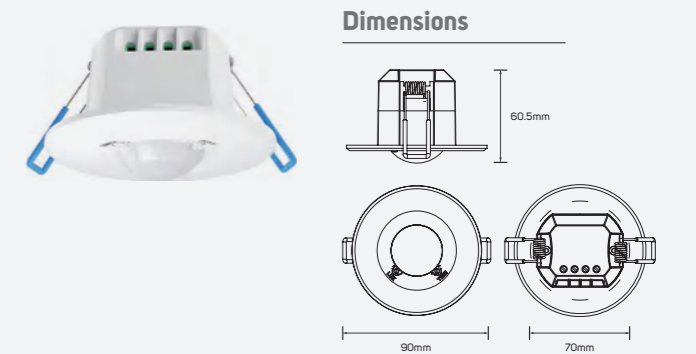

Areas Of Application

Family Product List

Code No.	Model No.	IP	Max.Watt	Material	Beam Angle	Mounting Type	Detection Distance
612790	ILSSR6P01	20	200W	Polycarbonate	360°	Recessed Ceiling-Mounted PIR Sensor	max 6 meter
612791	ILSSR5P01	20	150W	Polycarbonate	360°	Recessed Ceiling-Mounted PIR Sensor	3x5 meter
612792	ILSSR10M01	20	300W	Polycarbonate	360°x160°	Recessed Ceiling-Mounted Microwave Sensor	2~10 meter
612793	ILSSU6P01	20	200W	ABS	100°	Motion Sensor	<6 meter