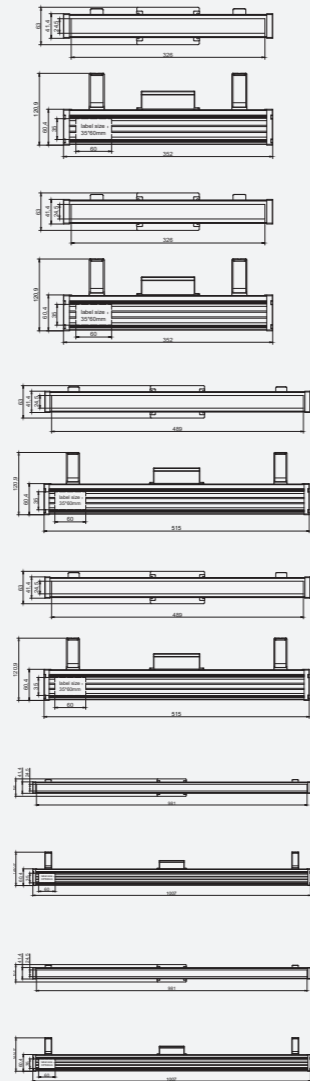

Horizon

Family Product List

Code No.	Power	CCT	Lumen	Code No.	Power	CCT	Lumen
● LI614582	6W	3000K	390lm	● LI614585	18W	3000K	1150lm
● LI614589	6W	4000K	430lm	● LI614592	18W	4000K	1250lm
● LI614583	9W	3000K	570lm	● LI614586	24W	3000K	1600lm
● LI614590	9W	4000K	630lm	● LI614593	24W	4000K	1750lm
● LI614584	12W	3000K	800lm	● LI614587	36W	3000K	2300lm
● LI614591	12W	4000K	880lm	● LI614594	36W	4000K	2450lm

Aluminum+ Glass
IP 67 CRI 85 15°*24°
AC220-240V 30,000h