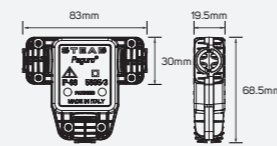

Accessories

Technical Operating & Electrical Data

Body Material Aluminum
IP Rating IP68

Areas of Application

● 211040 ■ Inner: 3x4mm
Outer: 7.5-16mm
IP 68 ⚡ 450V / 25A

● 211041 ■ Inner: 3x1mm
Outer: 5-7mm
IP 68 ⚡ 250V / 6A