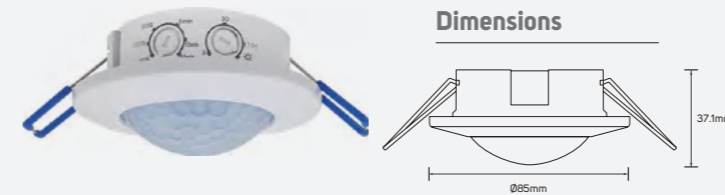

Areas Of Application

Family Product List

Code No.	Model No.	IP	Max.Watt	Material	Beam Angle	Mounting Type	Detection Distance
612790	ILSSR6P01	20	200W	Polycarbonate	360°	Recessed Ceiling-Mounted PIR Sensor	max 6 meter
612791	ILSSR5P01	20	150W	Polycarbonate	360°	Recessed Ceiling-Mounted PIR Sensor	3x5 meter
612792	ILSSR10M01	20	300W	Polycarbonate	360°x160°	Recessed Ceiling-Mounted Microwave Sensor	2~10 meter
612793	ILSSU6P01	20	200W	ABS	100°	Motion Sensor	<6 meter