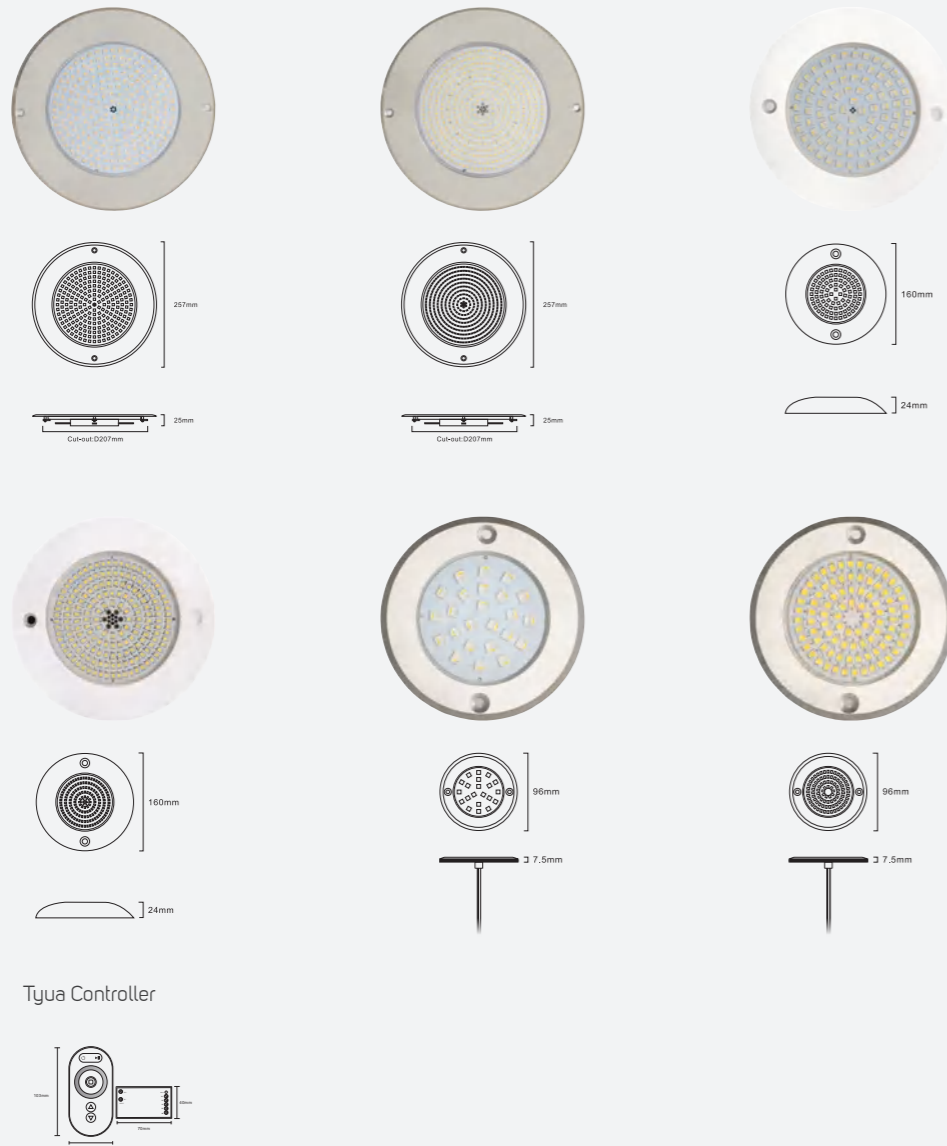

Summer

Family Product List

CRI 85 120° 50,000h

Code No.	Model No.	Watt	Lumen	CCT	IP	Voltage	Material
LI614914	ILS36WSPOLRGBW01	36W	1800	RGBW(5000K)	68	DC12V	Stainless Steel
LI614915	ILS36WSPOL850DL01	36W	3300	Day White 5000K	68	AC/DC12V 50/60Hz	Stainless Steel
LI614916	ILS15WSPOLRGBW01	15W	750	RGBW(5000k)	68	DC12V	PC
LI614917	ILS15WSPOL850DL01	15W	1500	Day White 5000K	68	AC/DC12V 50/60Hz	PC
LI614918	ILS10WSPOLRGBW01	10W	450	RGBW(5000k)	68	DC12V	Stainless Steel
LI614919	ILS10WSPOL850DL01	10W	900	Day White 5000K	68	AC/DC12V 50/60Hz	Stainless Steel
LI614920	ILSDMXRC02	144W		N/A	20	DC12V	PC