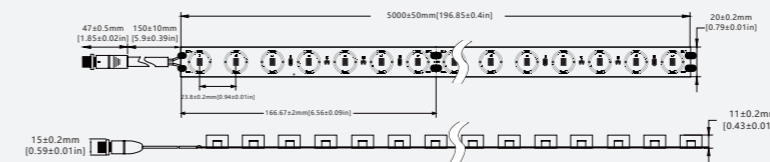

WallCascade

Technical Operating & Electrical Data

IP Rating	IP65
Power	18W
Input	DC24V
Life Span	50000hrs

Accessories Specifications

Connector

T Connector

Clip

Profile