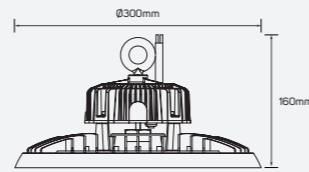

High Bay

Areas of Application