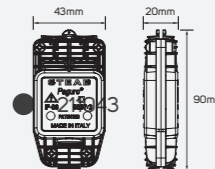

● 211034 ■ Inner: 3x1.5mm Outer: 5.5-10mm
IP 68 250V / 10A

● 211035 ■ Inner: 3x1.5mm Outer: 8-10mm
IP 68 250V / 10A

Accessories

Technical Operating & Electrical Data

Body Material Aluminum
IP Rating IP68

Areas of Application

Accessories

Technical Operating & Electrical Data

Body Material Aluminum
IP Rating IP68

Areas of Application

● 211040 ■ Inner: 3x4mm
Outer: 7.5-16mm
IP 68 ⚡ 450V / 25A

● 211041 ■ Inner: 3x1mm
Outer: 5-7mm
IP 68 ⚡ 250V / 6A

● 211042 ■ Inner main line: 3x2.5mm Derivation: 3x1.5mm
Outer main line: 6.5-12mm Derivation: 5.5-10mm
IP 68 ⚡ 250V / 16A

● 211043 ■ Inner: 3x2.5mm
Outer: 6.5-12mm
IP 68 ⚡ 250V / 16A

Accessories

Technical Operating & Electrical Data