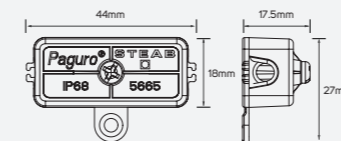

Waterproof Connector

Accessories

Technical Operating & Electrical Data

IP Rating IP68

Areas of Application

● 211032 IP 68 250V / 6A ■ Inner: 2x0.75mm Outer: 4.8-6mm

● 211033 IP 68 250V / 6A ■ Inner: 2x1mm Outer: 4.5-8.5mm

● 211034 ■ Inner: 3x1.5mm Outer: 5.5-10mm
IP 68 250V / 10A

● 211035 ■ Inner: 3x1.5mm Outer: 8-10mm
IP 68 250V / 10A

Accessories

Technical Operating & Electrical Data

Body Material Aluminum
IP Rating IP68

Areas of Application