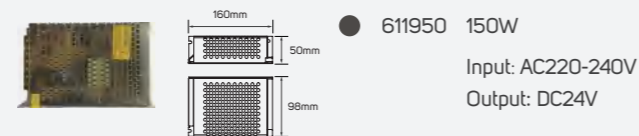

End Cap

Clip

Power Supply

Family Product List

■ Aluminum

Code No.	Power	CCT	Lumen	IP 65	CRI 85	45°	DC24V	50,000h
● 614514	8.5W/0.5M	3000K	700lm/0.5M					
● 614515	8.5W/0.5M	4000K	700lm/0.5M					
● 614516	16W	3000K	1300lm					
● 614517	16W	4000K	1400lm