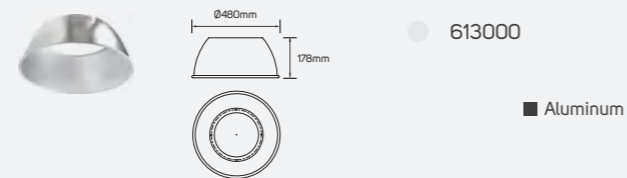

Suspension Kit

Accessories Specifications

Frame

Frame

Reflector

Reflector

Family Product List

Code No.	Power	CCT	Lumen	Beam Angle	Material
612988	100W	3000K	11000lm	110°	Aluminum
612989	100W	4000K	12000lm		
612990	100W	5700K	13000lm		
612991	145W	3000K	16000lm	110°	Aluminum
612992	145W	4000K	18000lm		
612993	145W	5700K	19000lm		
612994	195W	3000K	22000lm		
612995	195W	4000K	24000lm		
612996	195W	5700K	25500lm		
613351	200W	4000K	32500lm	90°	IP 65 AC100-277V 52,000h

High Bay

Areas of Application

Accessories Specifications

Hook

- 614413
- 614414
- Aluminum

Tube

- 614415
- 614417
- Iron

Tube