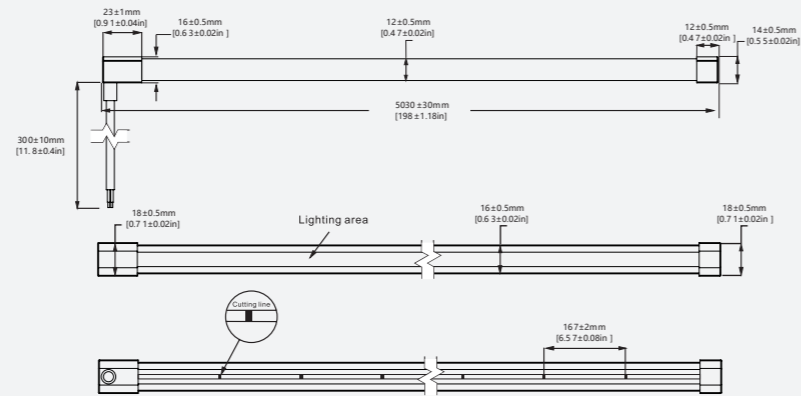

Aluminum
IP 65 CRI 80
 AC220-240V 30,000h

WallGlow

Technical Operating & Electrical Data

IP Rating	IP65
Power	8.5W
Input	DC24V
Life Span	50000hrs

Accessories Specifications

Power Supply

Power Supply

End Cap