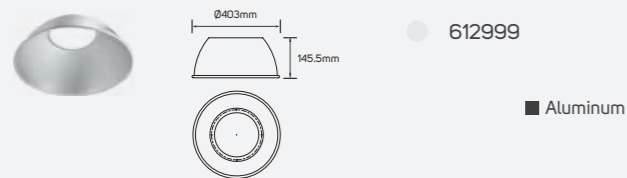

Suspension Kit

Accessories Specifications

Frame

Frame

Reflector

Reflector

Family Product List

Code No.	Power	CCT	Lumen	Beam Angle	Material
612988	100W	3000K	11000lm	110°	Aluminum
612989	100W	4000K	12000lm		
612990	100W	5700K	13000lm		
612991	145W	3000K	16000lm	110°	Aluminum
612992	145W	4000K	18000lm		
612993	145W	5700K	19000lm		
612994	195W	3000K	22000lm		
612995	195W	4000K	24000lm		
612996	195W	5700K	25500lm		
613351	200W	4000K	32500lm	90°	IP 65 AC100-277V 52,000h

High Bay

Areas of Application

Accessories Specifications

Hook

- 614413
- 614414
- Aluminum

Tube

- 614415
- 614417
- Iron

Tube