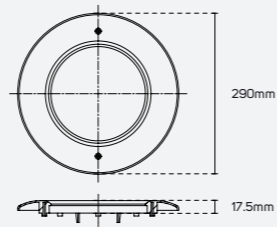

○ 614891

Family Product List

■ PC IP 68 CRI 85 110° 50,000h

Code No.	Model No.	Watt	Lumen	CCT	Voltage
○ 614883	ILS18WSPOL830WW02	18W	2000lm	3000K	AC/DC12V
○ 614884	ILS18WSPOL850DL02	18W	2050lm	5000K	AC/DC12V
○ 614885	ILS18WSPOLRGBWL02	18W	2100lm	RGBW. W=5000K	AC12V
○ 614886	ILS30WSPOL830WW02	30W	3150lm	3000K	AC/DC12V
○ 614887	ILS30WSPOL850DL02	30W	3300lm	5000K	AC/DC12V
○ 614888	ILS28WSPOLRGBWL02	28W	3200lm	RGBW. W=5000K	AC12V