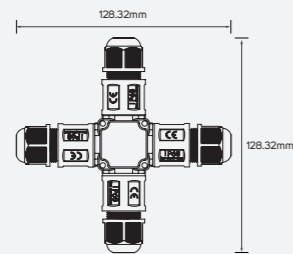

Accessories

Technical Operating & Electrical Data

Body Material Aluminum
IP Rating IP68

Areas of Application

● 211040 ■ Inner: 3x4mm
Outer: 7.5-16mm
IP 68 ⚡ 450V / 25A

● 211041 ■ Inner: 3x1mm
Outer: 5-7mm
IP 68 ⚡ 250V / 6A

Body Material Aluminum
 IP Rating IP68

Areas of Application

● 613167 ■ 2xM20 (D8-4mm)
 IP 68 □ 450V / 24A

● 613776 ■ 3xM20 (4-8mm/6-11mm) ● 613777
 IP 68 □ 450V / 24A

■ 4xM20 (4-8mm/6-11mm)
 IP 68 □ 450V / 24A