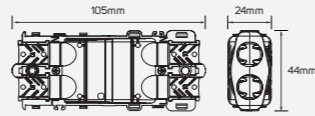

● 211037 ■ Inner: 3x2.5mm
Outer: 6.5-12mm
IP 68 ⚡ 250V / 16A