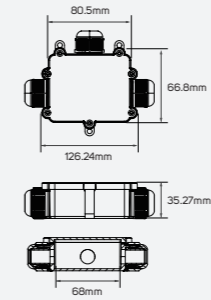

Areas of Application

● 614508 ■ PC