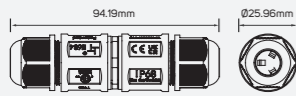

Accessories

Technical Operating & Electrical Data

Body Material Aluminum
IP Rating IP68

Areas of Application

● 613167 ■ 2xM20 (D8-4mm)
IP 68 □ 450V / 24A