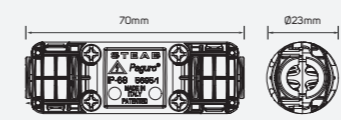

Waterproof Connector

Accessories

Technical Operating & Electrical Data

IP Rating IP68

Areas of Application

● 211032 IP 68 250V / 6A ■ Inner: 2x0.75mm Outer: 4.8-6mm

● 211033 IP 68 250V / 6A ■ Inner: 2x1mm Outer: 4.5-8.5mm