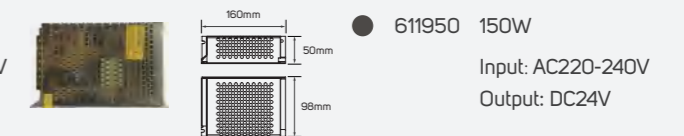

Power Supply

Rotary support

Power Supply

Power Supply

Family Product List

■ Aluminum

Code No.	Power	CCT	Lumen	IP 65	CRI 85	20**30°	DC24V	50,000h
● 614518	18W	3000K	2100lm					
● 614519	18W	4000K	2200lm					
● 614520	18W	3000K	2100lm					
● 614521	18W	4000K	2200lm					