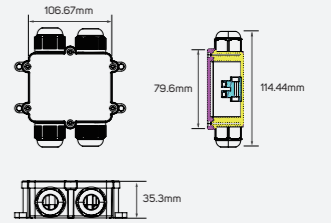

● 211034 ■ Inner: 3x1.5mm Outer: 5.5-10mm
IP 68 250V / 10A

● 211035 ■ Inner: 3x1.5mm Outer: 8-10mm
IP 68 250V / 10A

Accessories

Technical Operating & Electrical Data

Body Material Aluminum
IP Rating IP68

Areas of Application

Accessories

Technical Operating & Electrical Data

Body Material Aluminum
IP Rating IP68

Areas of Application

● 211040 ■ Inner: 3x4mm
Outer: 7.5-16mm
IP 68 ⚡ 450V / 25A

● 211041 ■ Inner: 3x1mm
Outer: 5-7mm
IP 68 ⚡ 250V / 6A

Body Material Aluminum
 IP Rating IP68

Areas of Application

● 613167 ■ 2xM20 (D8-4mm)
 IP 68 □ 450V / 24A

● 613776 ■ 3xM20 (4-8mm/6-11mm) ● 613777
 IP 68 □ 450V / 24A

■ 4xM20 (4-8mm/6-11mm)
 IP 68 □ 450V / 24A

Accessories

Technical Operating & Electrical Data

IP Rating IP68

Areas of Application

● 614508 ■ PC

● 614509 ■ PC

● 614510 ■ PC

● 614511 ■ PC