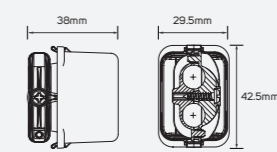

Waterproof Connector

Accessories

Technical Operating & Electrical Data

IP Rating IP68

Areas of Application

● 211032 IP 68 250V / 6A ■ Inner: 2x0.75mm Outer: 4.8-6mm

● 211033 IP 68 250V / 6A ■ Inner: 2x1mm Outer: 4.5-8.5mm

● 211034 ■ Inner: 3x1.5mm Outer: 5.5-10mm
IP 68 250V / 10A

● 211035 ■ Inner: 3x1.5mm Outer: 8-10mm
IP 68 250V / 10A

Accessories

Technical Operating & Electrical Data

Body Material Aluminum
IP Rating IP68

Areas of Application