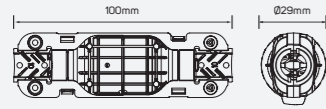

Waterproof Connector

Accessories

Technical Operating & Electrical Data

IP Rating IP68

Areas of Application

● 211032 IP 68 250V / 6A ■ Inner: 2x0.75mm Outer: 4.8-6mm

● 211033 IP 68 250V / 6A ■ Inner: 2x1mm Outer: 4.5-8.5mm

● 211034 ■ Inner: 3x1.5mm Outer: 5.5-10mm
IP 68 250V / 10A

● 211035 ■ Inner: 3x1.5mm Outer: 8-10mm
IP 68 250V / 10A

Accessories

Technical Operating & Electrical Data

Body Material Aluminum
IP Rating IP68

Areas of Application