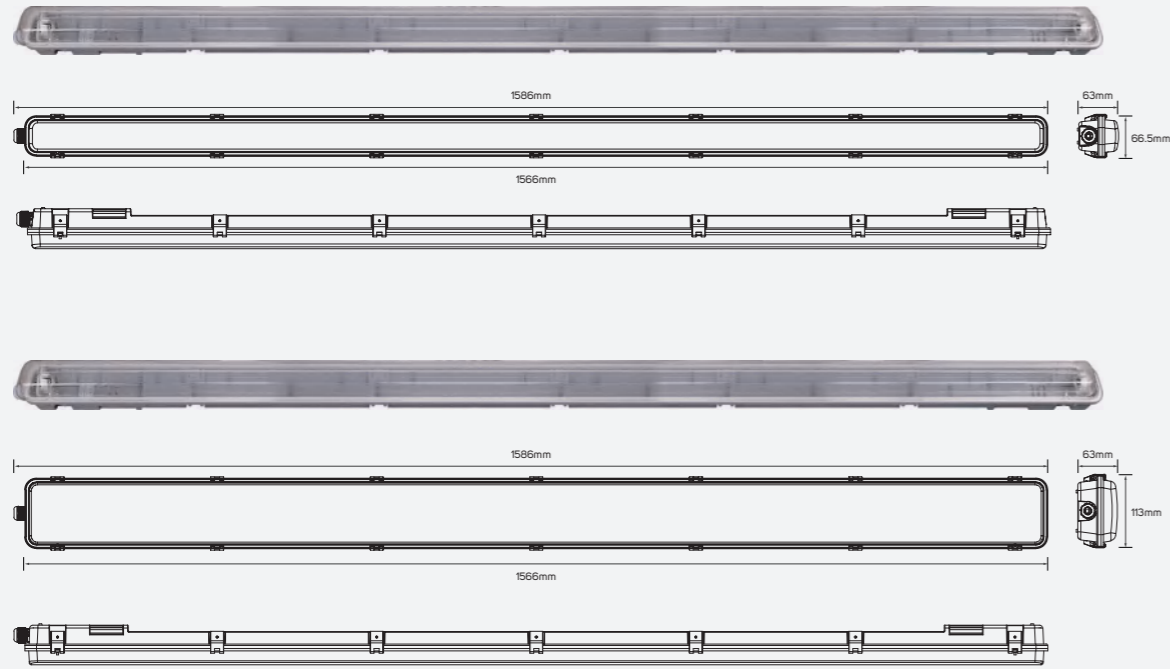

Waterproof Batten Luminaire

Family Product List

Code No.	
611631	■ ABS+PC Plastic
611632	IP 65 □ AC220-240V

Family Product List

Code No.	
611633	■ ABS+PC Plastic
611634	IP 65 □ AC220-240V

Waterproof Batten Luminaire