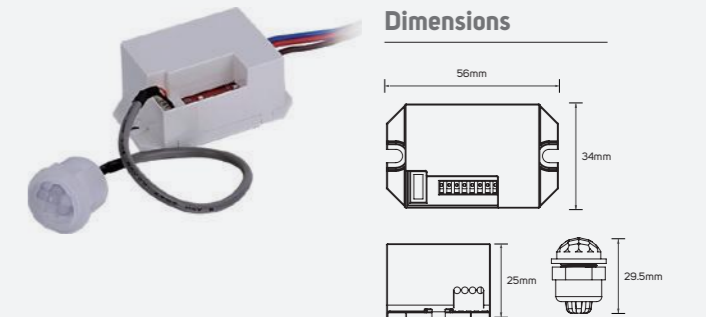

Areas Of Application

Family Product List

Code No.	Model No.	IP	Max.Watt	Material	Beam Angle	Mounting Type	Detection Distance
612790	ILSSR6P01	20	200W	Polycarbonate	360°	Recessed Ceiling-Mounted PIR Sensor	max 6 meter
612791	ILSSR5P01	20	150W	Polycarbonate	360°	Recessed Ceiling-Mounted PIR Sensor	3x5 meter
612792	ILSSR10M01	20	300W	Polycarbonate	360°x160°	Recessed Ceiling-Mounted Microwave Sensor	2~10 meter
612793	ILSSU6P01	20	200W	ABS	100°	Motion Sensor	<6 meter