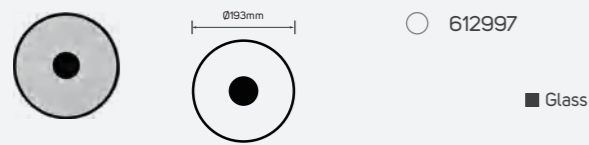

Accessories Specifications

Frame

Frame