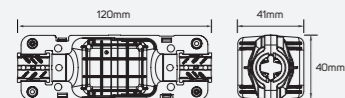

● 211038 ■ Inner: 3x4mm
Outer: 7.5-16mm
IP 68 ⚡ 450V / 25A