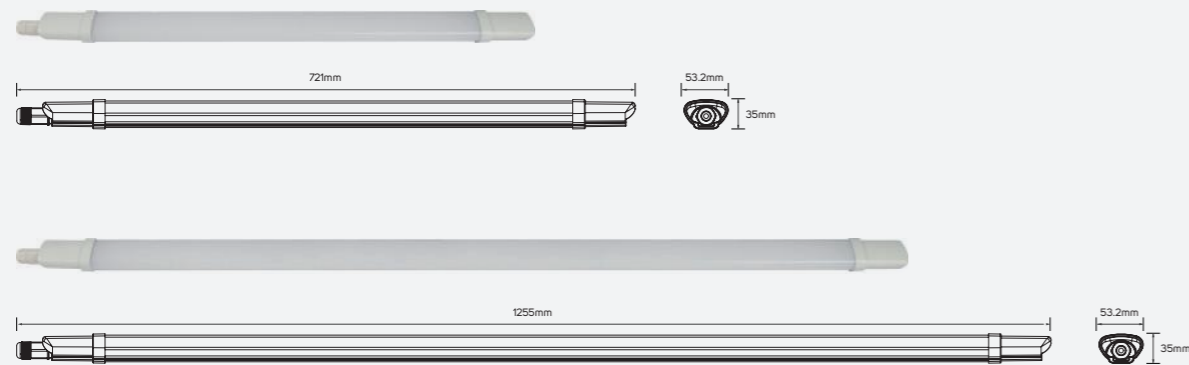

■ Plastic

IP 65 CRI 80 120°
 AC100-277V 40,000h

LED Waterproof Batten Luminaire

Family Product List

Code No.	Power	CCT	Lumen	Code No.	Power	CCT	Lumen	
611625	18W	3000K	1660lm	611628	36W	3000K	3520lm	⊕ 30,000h ■ Plastic
611626	18W	4000K	1720lm	611629	36W	4000K	3560lm	IP 65 CRI 80 ▲ 120° □ AC220-240V
611627	18W	6500K	1780lm	611630	36W	6500K	3620lm	