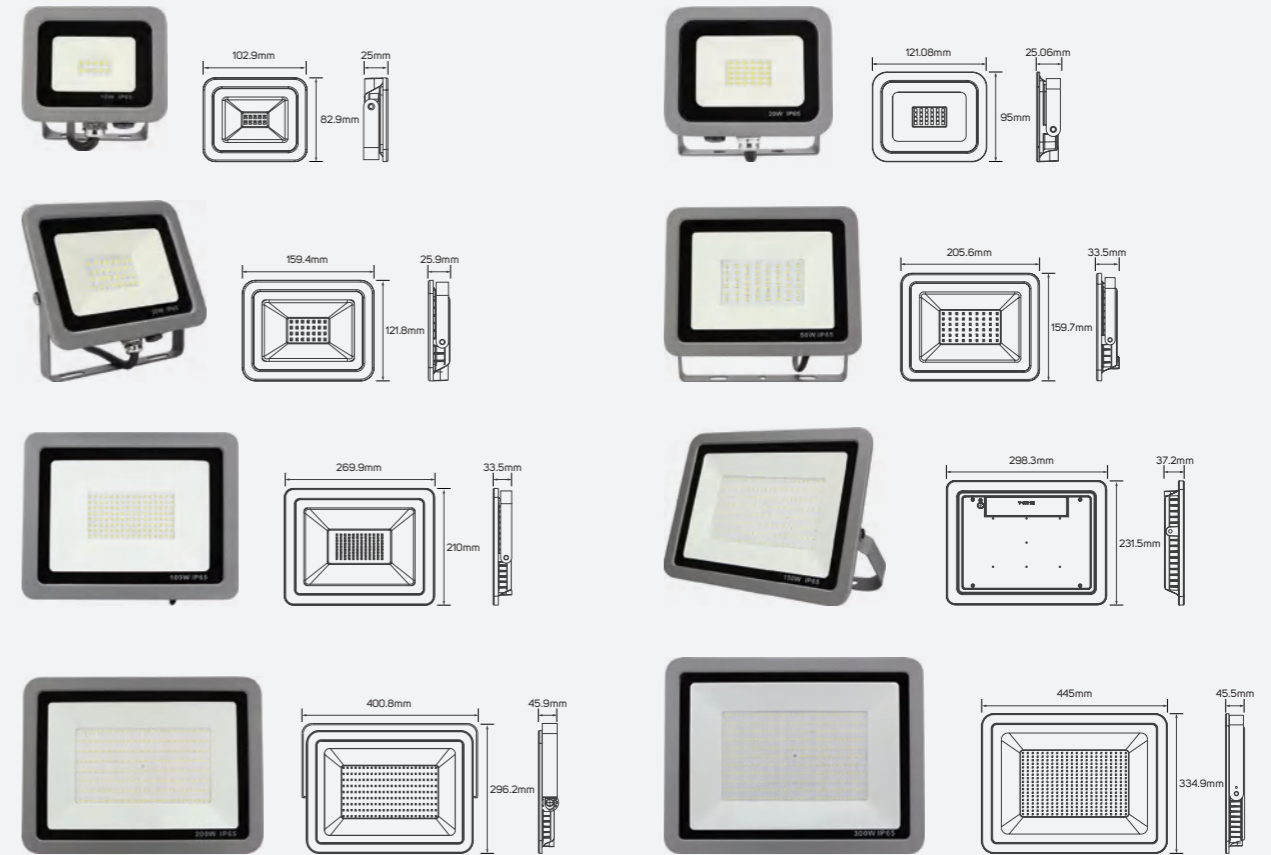

LED Flood Luminaire

Stander

Areas of Application

Family Product List

Code No.	Power	CCT	Lumen	Code No.	Power	CCT	Lumen
● 611637	10W	3000K	800lm	● 611649	100W	3000K	8000lm
● 611638	10W	4000K	800lm	● 611650	100W	4000K	8000lm
● 611639	10W	5700K	800lm	● 611651	100W	5700K	8000lm
● 611640	20W	3000K	1600lm	● 611652	150W	3000K	12000lm
● 611641	20W	4000K	1600lm	● 611653	150W	4000K	12000lm
● 611642	20W	5700K	1600lm	● 611654	150W	5700K	12000lm
● 611643	30W	3000K	2400lm	● 611655	200W	3000K	16000lm
● 611644	30W	4000K	2400lm	● 611656	200W	4000K	16000lm
● 611645	30W	5700K	2400lm	● 611657	200W	5700K	16000lm
● 611646	50W	3000K	4000lm	● 611658	300W	3000K	24000lm
● 611647	50W	4000K	4000lm	● 611659	300W	4000K	24000lm
● 611648	50W	5700K	4000lm	● 611660	300W	5700K	24000lm