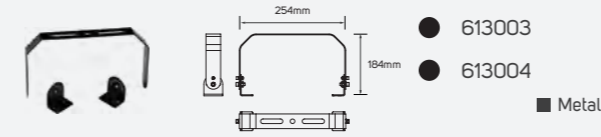

■ Plastic

IP 20 CRI 80 125°
AC100-240V 30,000h

High Bay

Areas of Application

Accessories Specifications

Reflector

Reflector

Bracket