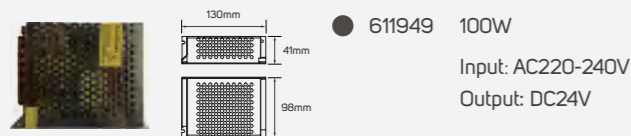

Aluminum
IP 65 CRI 80
 AC220-240V 30,000h

WallGlow

Technical Operating & Electrical Data

IP Rating	IP65
Power	8.5W
Input	DC24V
Life Span	50000hrs

Accessories Specifications

Power Supply

Power Supply

End Cap