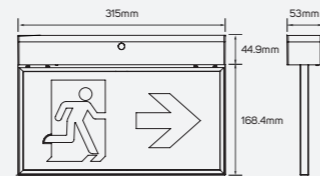

Emergency light