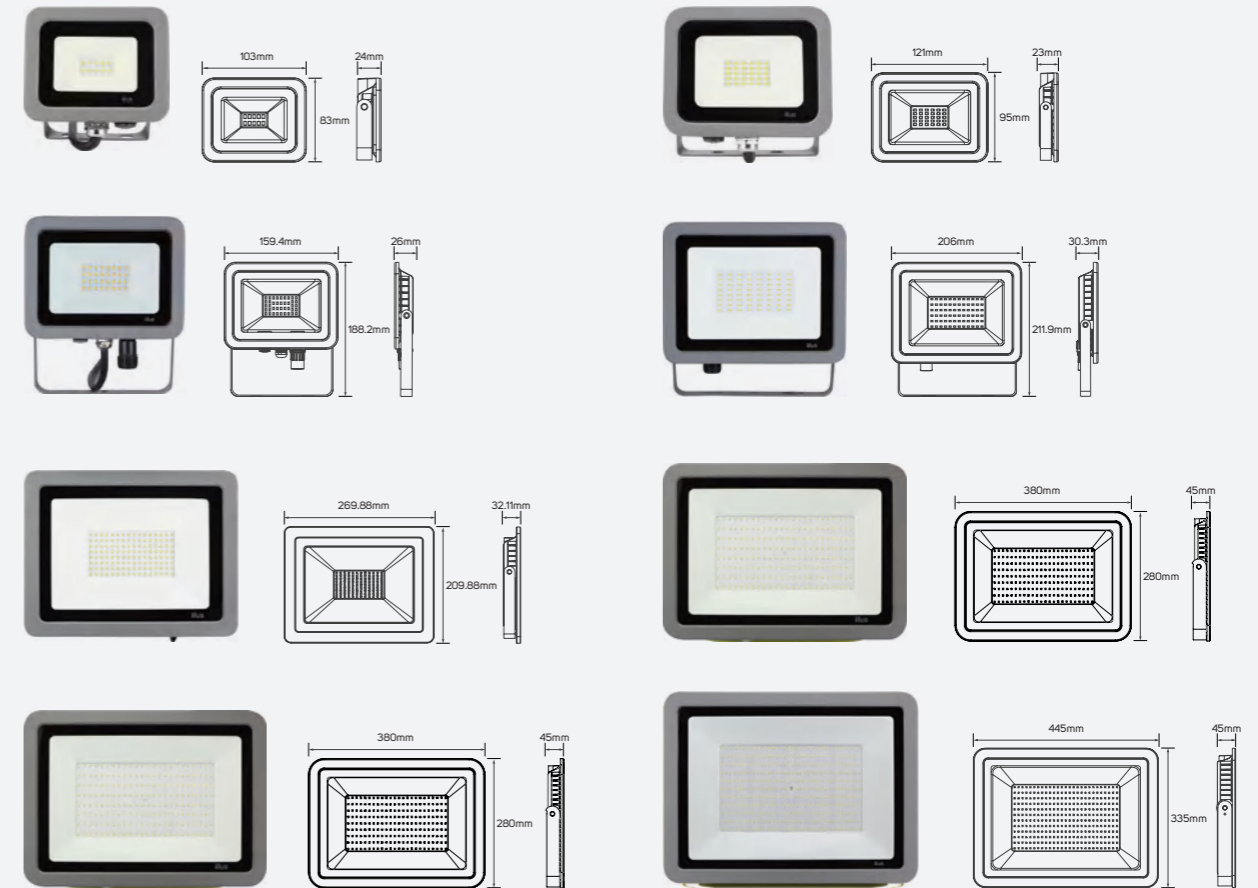

■ Aluminum

IP 65 CRI 80 120°
AC220-240V 35,000h

Motion Sensor

● 612512

■ Aluminum+Plastic

LED Flood Luminaire

Stander

Family Product List