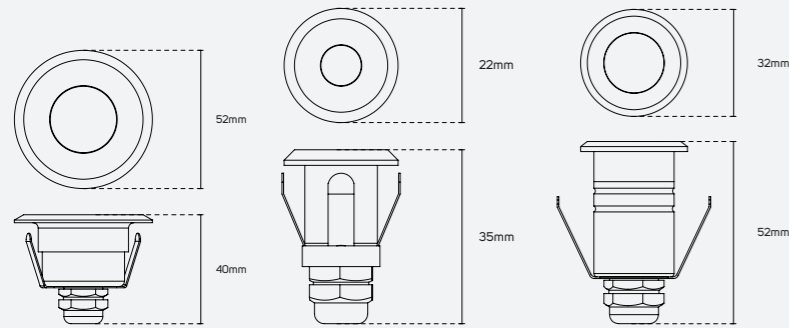

Swing

Accessories Specifications

○ 614904 (RGBW)

Family Product List

■ Stainless Steel IP 68 CRI 80 DC12V 50,000h

Code No.	Model No.	Watt	Lumen	CCT	Beam Angle
○ 614898	ILS2WMISPOL830WW01	2W	180lm	3000K	30°
○ 614899	ILS2WMISPOL850DL01	2W	190lm	5000K	30°
○ 614900	ILS05WMISPOL830WW01	0.5W	13lm	3000K	60°
○ 614901	ILS05WMISPOL850DL01	0.5W	14lm	5000K	60°
○ 614902	ILS1WMISPOL830WW02	1W	80lm	3000K	24°
○ 614903	ILS1WMISPOL850DL02	1W	85lm	5000K	24°