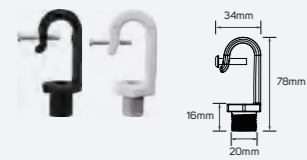

High Bay

Areas of Application

Accessories Specifications

Hook

- 614413
- 614414
- Aluminum

Tube

- 614415
- 614417
- Iron

Tube