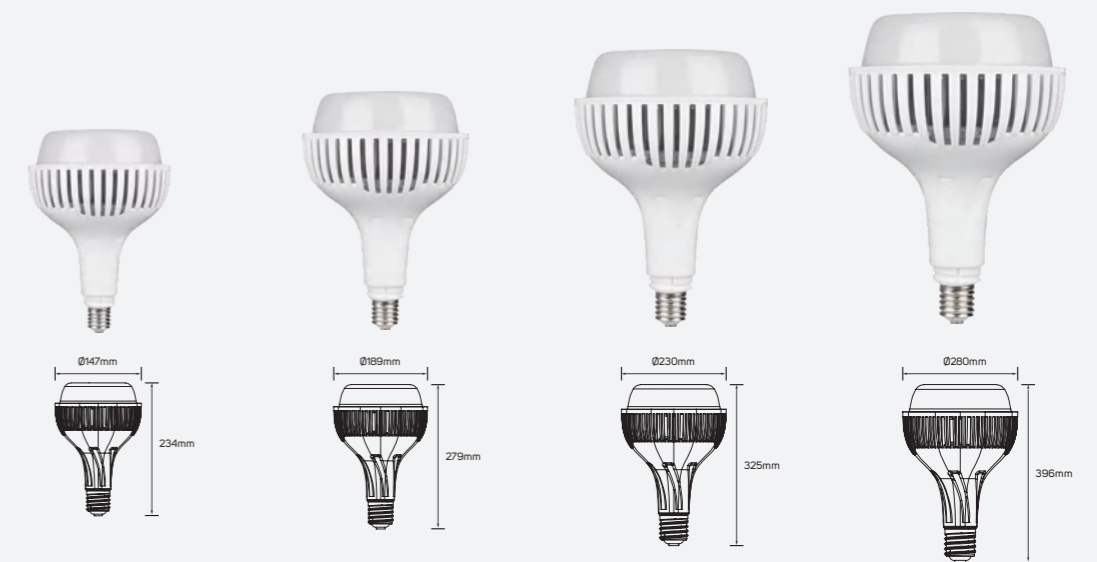

Areas of Application

Accessories Specifications

612657

Family Product List

Code No.	Power	CCT	Lumen	Code No.	Power	CCT	Lumen
611219	40W	3000K	3400lm	611726	115W	3000K	12100lm
611722	40W	4000K	3650lm	611725	115W	4000K	12600lm
611218	40W	6500K	3700lm	611724	115W	6500K	12800lm
611221	80W	3000K	6600lm	611729	155W	3000K	15700lm
611723	80W	4000K	7150lm	611728	155W	4000K	16300lm
611220	80W	6500K	7200lm	611727	155W	6500K	16600lm

■ Plastic

IP 20 CRI 80 125°
AC100-240V 30,000h