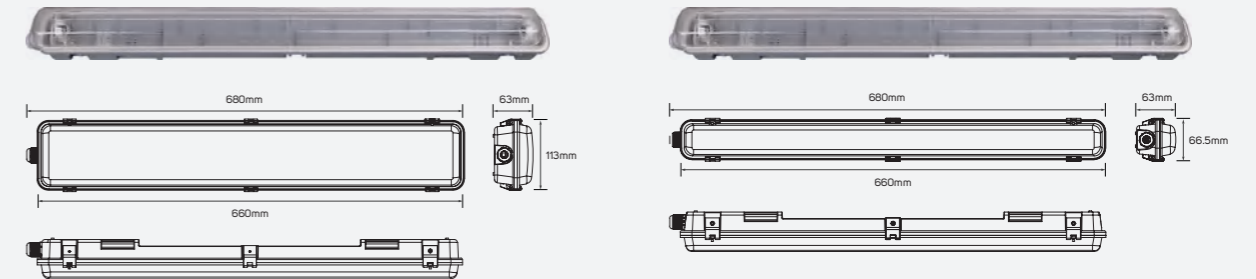

Waterproof Batten Luminaire

Family Product List

Code No.	
611631	■ ABS+PC Plastic
611632	IP 65 □ AC220-240V