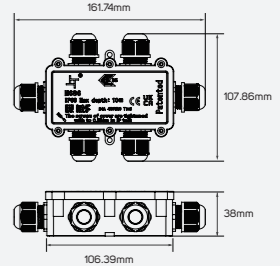

Accessories

Technical Operating & Electrical Data

Body Material Aluminum
IP Rating IP68

Areas of Application

● 211040 ■ Inner: 3x4mm
Outer: 7.5-16mm
IP 68 ⚡ 450V / 25A

● 211041 ■ Inner: 3x1mm
Outer: 5-7mm
IP 68 ⚡ 250V / 6A

Body Material Aluminum
 IP Rating IP68

Areas of Application

● 613167 ■ 2xM20 (D8-4mm)
 IP 68 □ 450V / 24A

● 613776 ■ 3xM20 (4-8mm/6-11mm) ● 613777
 IP 68 □ 450V / 24A

■ 4xM20 (4-8mm/6-11mm)
 IP 68 □ 450V / 24A

Accessories

Technical Operating & Electrical Data

IP Rating IP68

Areas of Application

● 614508 ■ PC

● 614509 ■ PC

● 614510 ■ PC

● 614511 ■ PC