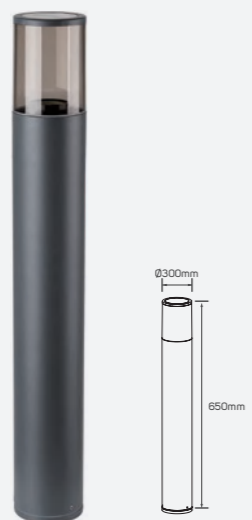

Planet

● 671273 Max. 18W

■ Aluminum

IP 54 ⊥ E27
□ AC220-240V

Bollard Luminaire