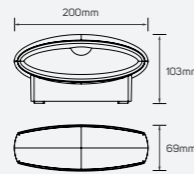

LED Surface Mounted Luminaire

Midnight

- 541065 9W 3000K
- 541064 9W 3000K
- Aluminum
- IP 54 CRI 80
- AC220-240V 30,000h