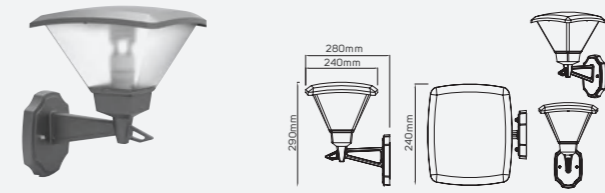

# Glacier

● 521291 Max.18W

■ Aluminum  
IP 54  
AC220-240V

● 521292 Max.18W

■ Aluminum  
IP 54  
AC220-240V

Beyond Light,  
To the last details

Recessed Step Light

Novelty