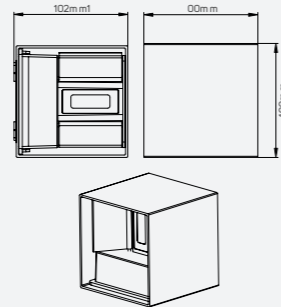

Even

- 521255 6W 3000K
- 521241 6W 3000K

■ Aluminum

IP 54 CRI 80
AC100-240V 30,000h