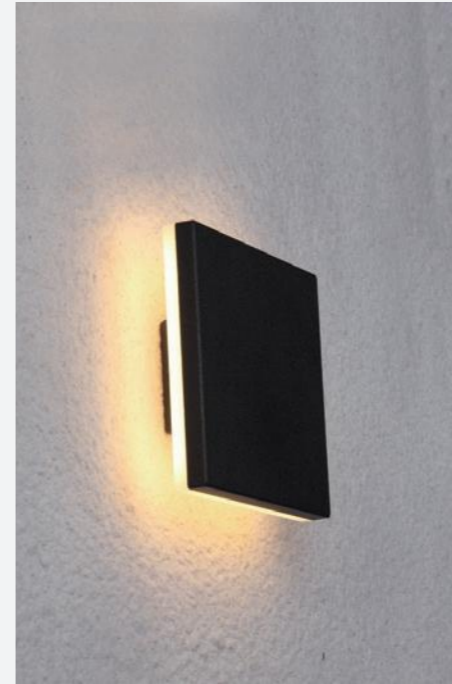

# Silverlake

● 611324 10W 3000K 396lm ■ Aluminum  
 ● 611323 10W 3000K 396lm IP 54 CRI 80 110°

● 611326 10W 3000K 396lm ■ Aluminum  
 ● 611325 10W 3000K 396lm IP 54 CRI 80 110°  
 AC220-240V 50,000h

LED Wall Luminaire