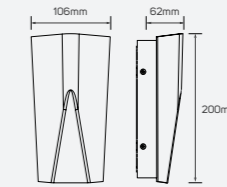

## Moonbeam

● 541108 11W 3000K

■ Aluminum

IP 65 CRI 80  
AC220-240V 30,000h

LED Surface Mounted Luminaire