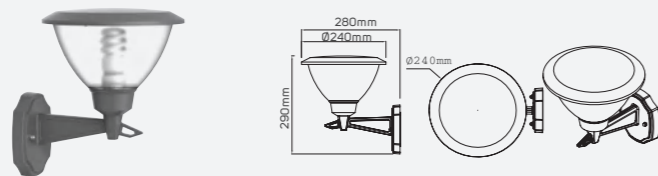

Lake

● 521296 Max.18W

■ Aluminum

IP 54

⏏ AC220-240V