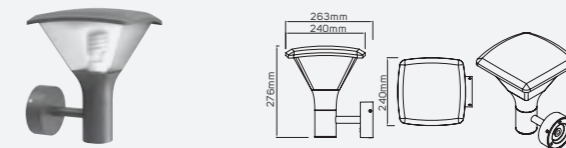

IP 54  
AC220-240V

Surface Mounted Luminaire

**Island**

● 521283

IP 54  
AC220-240V

● 521287 Max.18W

■ Aluminum

IP 54  
AC220-240V