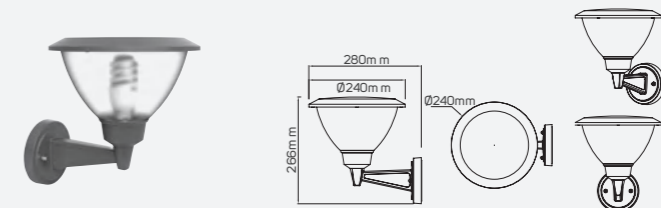

Lake

● 521297 Max.18W

■ Aluminum

IP 54

⏏ AC220-240V