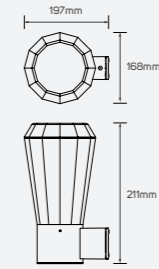

Serein

● 541123 Max.25W

■ Aluminum

IP 44   ⚡ E27
⏚ AC220-240V

Serein Series Family Products