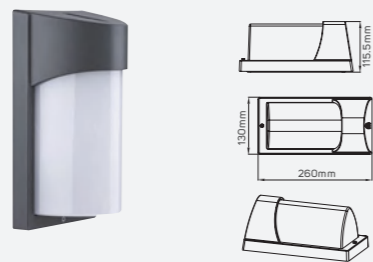

Wetland

● 521245 Max.18W

■ Aluminum

IP 54
⏏ AC220-240V

Surface Mounted Luminaire