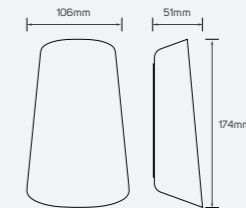

● 541096 11W 3000K

● 541088 11W 3000K

■ Aluminum

IP 65 CRI 80

AC220-240V ⌚ 30,000h