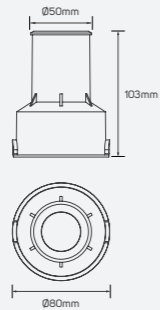

Supernova

● 613232 Max.9W

■ Stainless Steel
+Die Casting Aluminum

IP 65   ⌊ MR11 GU10
⌋ AC220-240V