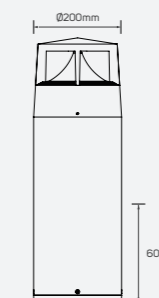

● 521330 13W 3000K 590lm

■ Aluminum

IP 65 CRI 85 $\angle$ 180°
□ AC100-240V ⌚ 30,000h