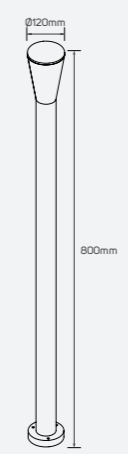

Ethereal

● 621032 Max.18W

■ Aluminum

IP 54 ⚡ E27
⏚ AC220-240V

● 621033 Max.18W

■ Aluminum

IP 54 ⚡ E27
⏚ AC220-240V

● 621034 Max.18W

■ Aluminum

IP 54 ⚡ E27
⏚ AC220-240V

Ethereal Series Family Products

● 621031