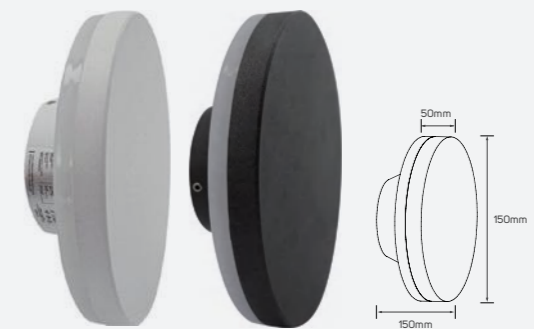

# Silverlake

● 611324 10W 3000K 396lm ■ Aluminum  
 ● 611323 10W 3000K 396lm IP 54 CRI 80 110°

● 611326 10W 3000K 396lm ■ Aluminum  
 ● 611325 10W 3000K 396lm IP 54 CRI 80 110°  
 AC220-240V 50,000h

LED Wall Luminaire