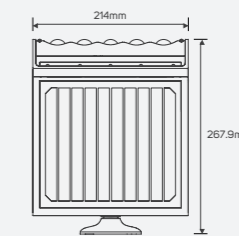

LED Solar Street Light Luminaire

Sunbeam