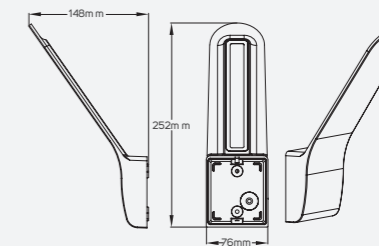

Wonder

- 521242 6W 3000K
- 521263 6W 3000K

- Aluminum
- IP 65 CRI 80
- AC100-240V 30,000h