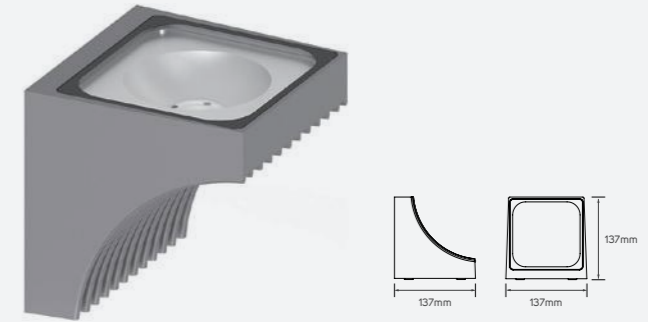

Dreamlike

● 521310 13W 3000K 100lm

■ Aluminum

IP 65 CRI 85 90°
AC100-240V 50,000h

LED Wall Luminaire