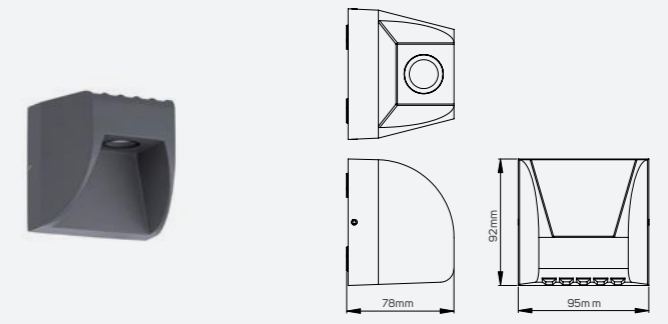

Sunset

- 521224 3W 3000K

■ Aluminum

IP 54 CRI 80
AC100-240V 30,000h