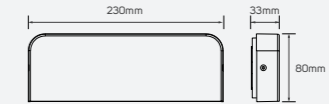

Endless

● 541086 10W 3000K

■ Aluminum

IP 54 CRI 80

AC220-240V ⌚ 30,000h