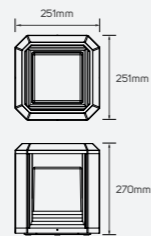

Creek

● 541092 Max.25W

■ Aluminum

IP 44 ⚡ E27

🔌 AC220-240V

Fence Luminaire