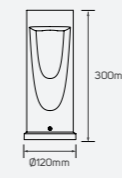

LED Bollard Luminaire

Beings

● 521313 13W 3000K 550lm

■ Aluminum

IP 65 CRI 85 140°
AC100-240V 30,000h