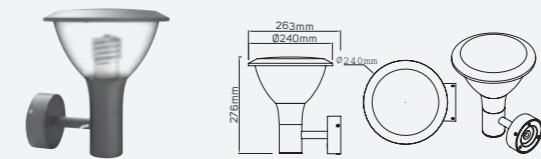

IP 54  
AC220-240V

Surface Mounted Luminaire

**Island**

● 521283

IP 54  
AC220-240V

● 521287 Max.18W

■ Aluminum

IP 54  
AC220-240V