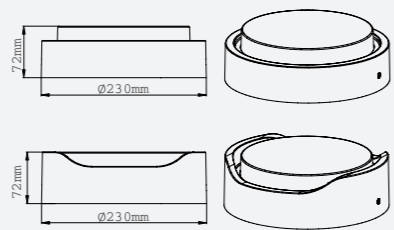

Snowdrift

- 521270 12W 3000K
- 521271 12W 3000K

■ Aluminum
IP 65 CRI 80
AC100-240V 30,000h

LED Surface Mounted Luminaire