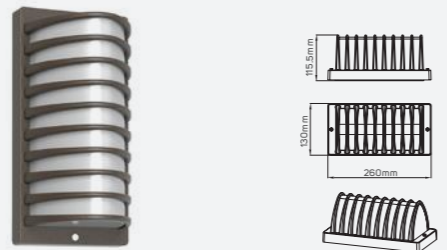

Surface Mounted Luminaire

Dawn

● 521247 Max.18W

■ Aluminum

IP 54
AC220-240V