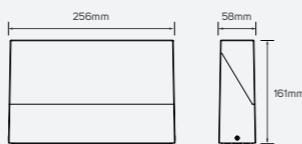

LED Surface Mounted Luminaire

Morning

● 541103 13W 3000K

■ Aluminum

IP 65 CRI 80
AC220-240V 30,000h