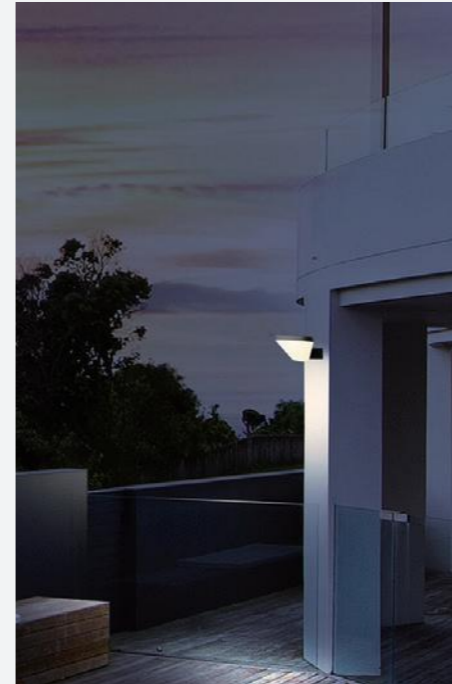

LED Surface Mounted Luminaire

Whisperwind

- 541068 7W 3000K
- 541067 7W 3000K
- Aluminum
- IP 54 CRI 80
- AC220-240V 30,000h

LED Surface Mounted Luminaire

Dreamscape