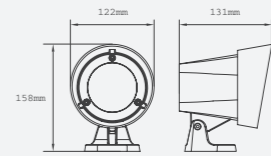

# Azure Lake

● 541125 13W 3000K ■ Aluminum  
 IP 65 CRI 80 20°  
 AC220-240V 30,000h

● 541128 20W 3000K ■ Aluminum  
 IP 65 CRI 80 20°  
 AC220-240V 30,000h

Surface-Mounted Luminaire

Artistry

● 541130 Max.20W