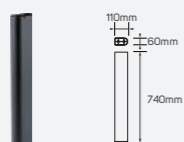

● 614214 4.5W 3000K/4000K 350lm

■ Aluminum+PC

IP 65 CRI 80 120°
5V 35,000h

Tube