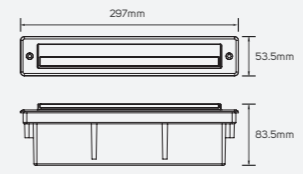

■ Aluminum+ADC12

IP 65 CRI 80 ∇ 110°
AC100-240V ⌚ 30,000h