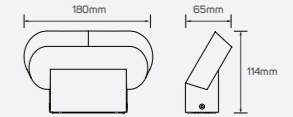

# Moonlit

● 541104 7W 3000K

● 541105 13W 3000K

■ Aluminum

IP 65 CRI 80  
AC220-240V 30,000h

LED Surface Mounted Luminaire