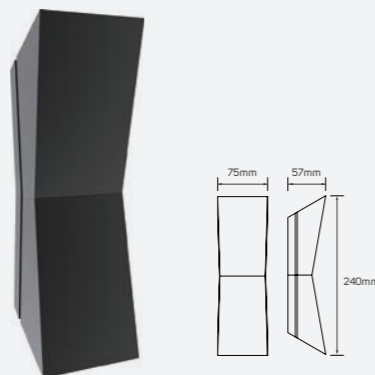

Muse

● 541134 3.5W 3000K

■ Aluminum

IP 65 CRI 80

AC220-240V ⏱ 30,000h

LED Surface Mounted Luminaire