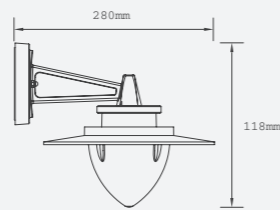

Time

● 521150 8W 3000K 530lm

■ Aluminum+ADC12

IP 54 CRI 80

AC100-240V 50,000h