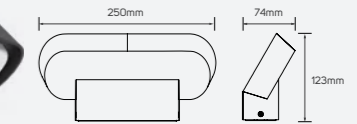

● 541105 13W 3000K

■ Aluminum

IP 65 CRI 80
AC220-240V 30,000h

LED Surface Mounted Luminaire

Velvet