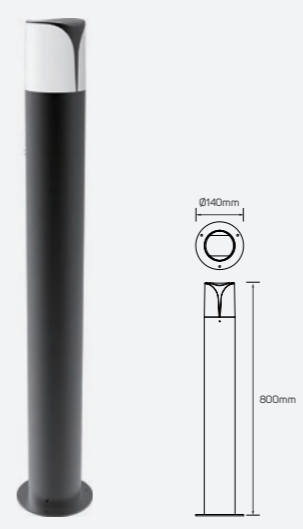

● 541118 Max.23W ■ Aluminum
IP 44 ⚡ AC220-240V ⚡ E27

Symphony Series Family Products

● 541119