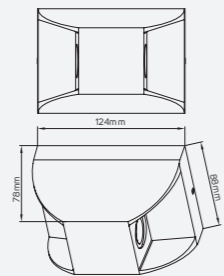

● 521211

■ Aluminum

IP 54 CRI 80
AC100-240V 30,000h

Beyond Light,
To the last details