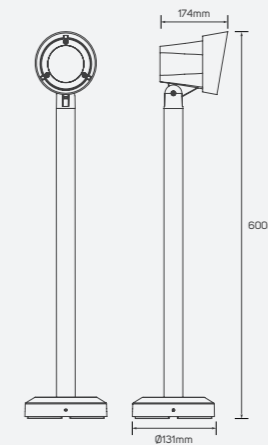

● 541129 20W 3000K 1500lm ■ Aluminum

IP 65 CRI 80 24°
AC220-240V 30,000h