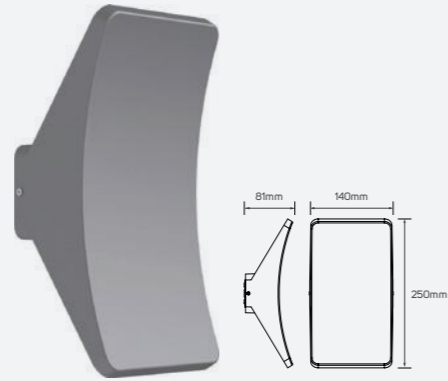

LED Wall Luminaire

Stellar

● 521308 12.5W 3000K 1350lm

■ Aluminum

IP 65 CRI 85 120°
AC100-240V 30,000h

LED Wall Luminaire