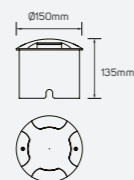

● 521303 10.5W 3000K 40lm

■ Aluminum+ADC12

IP 65 CRI 80
AC100-240V 50,000h