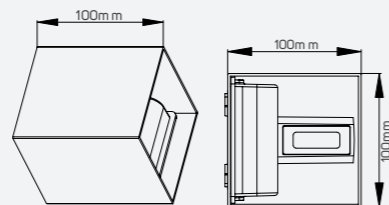

MistyShine

- 521239 6W 3000K
- 521253 6W 3000K

■ Aluminum

IP 54 CRI 80
AC100-240V ⚡ 30,000h

LED Surface Mounted Luminaire