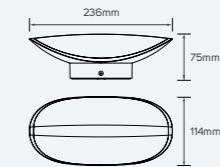

Blue Sky

● 541079 13W 3000K

■ Aluminum

IP 65 CRI 80

AC220-240V 30,000h

Blue Sky Series Family Products