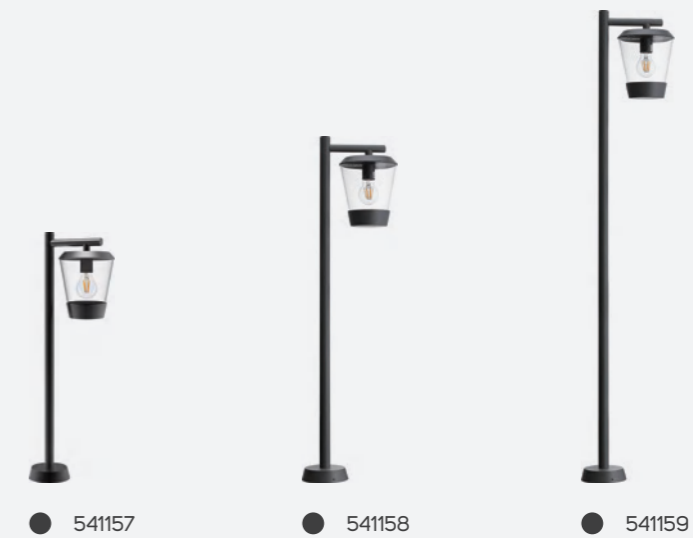

Oasis Series Family Products

● 541157

● 541158

● 541159