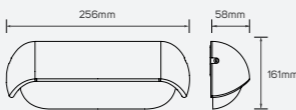

Boat

● 541107 13W 3000K 698lm

■ Aluminum

IP 65 CRI 80 111°
AC220-240V 30,000h

LED Surface Mounted Luminaire