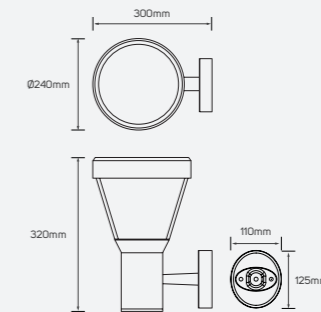

SunBreeze

● 614215 4.5W 3000K/4000K 250lm

■ Aluminum+PC

IP 65 CRI 80 180°
5V 35,000h

Tube

● 614217

■ Aluminum+PC