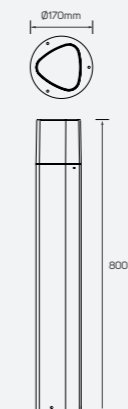

Coastal-R

● 541031 Max.25W

■ Aluminum

IP 44   ⊔ E27
AC220-240V

● 541032 Max.25W

■ Aluminum

IP 44   ⊔ E27
AC220-240V

● 541033 Max.25W

■ Aluminum

IP 44   ⊔ E27
AC220-240V

Coastal-R Series Family Products

● 541034