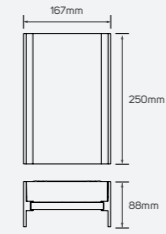

Moonlight

● 541165 20W 3000K 700lm

■ Aluminum IP 65 CRI 85 ∇ 120° AC220-240V 30,000h

Moonlight Series Family Products