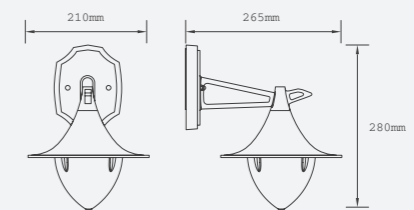

## Luna

● 521268 8W 3000K 530lm

■ Aluminum+Glass

IP 54 CRI 80

AC100-240V 50,000h

LED Surface Mounted Luminaire