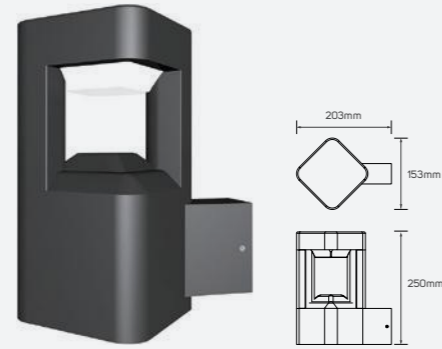

Echo

● 541057 Max.8W

■ Aluminum

IP 44   ⌊ E27
⌋ AC220-240V

Echo Series Family Products

● 541058

● 541055

● 541056