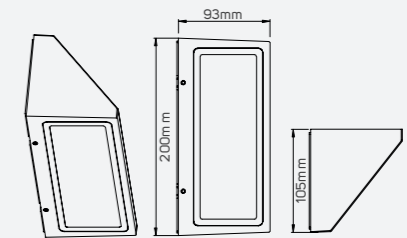

Heaven

- 521265 6W 3000K

■ Aluminum

IP 54 CRI 80
AC100-240V ⚡ 30,000h