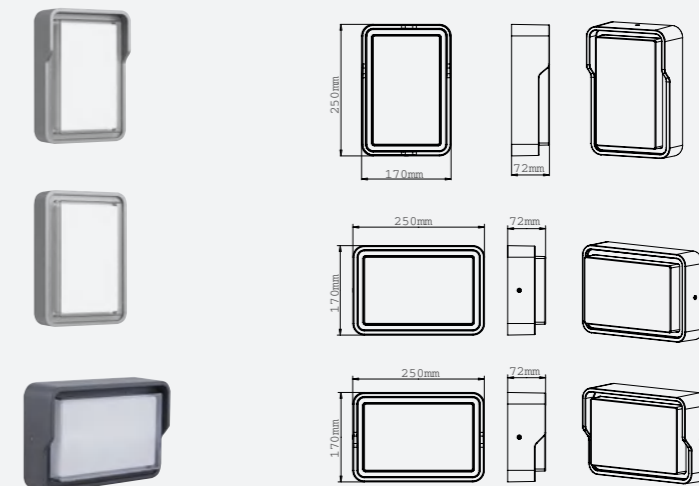

Snowdrift

- 521277 12W 3000K
- 521278 12W 3000K
- 521279 12W 3000K

■ Aluminum
IP 65 CRI 80
AC100-240V ⚡ 30,000h