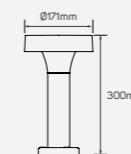

Mushroom

● 521321 12.5W 3000K 600lm

■ Aluminum

IP 65 CRI 85 ∇ 120°
AC100-240V ⌚ 30,000h