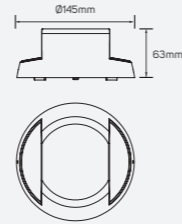

LED Surface Mounted Luminaire

Rainstorm

● 541077 7W 3000K

■ Aluminum

IP 54 CRI 80
AC220-240V 30,000h

LED Surface Mounted Luminaire