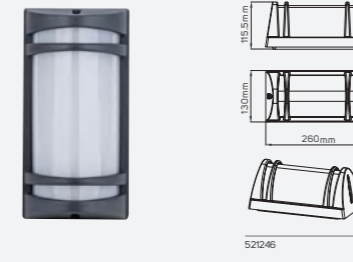

Hillside

● 521246 Max.18W

■ Aluminum

IP 54
⏏ AC220-240V