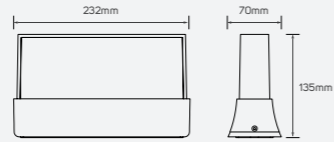

LED Surface Mounted Luminaire

Faraway

● 541102 13W 3000K

■ Aluminum

IP 65 CRI 80
AC220-240V 30,000h