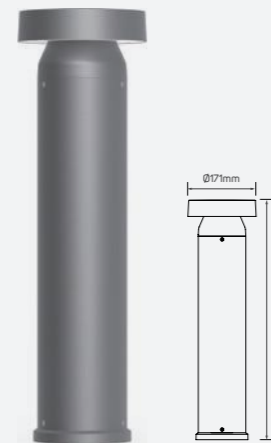

● 521327 13W 3000K 220lm
■ Aluminum
IP 54 CRI 85 140°
AC100-240V 30,000h