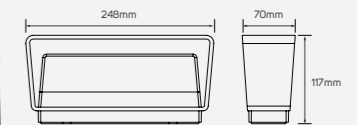

● 541110 13W 3000K

● 541110 13W 3000K

■ Aluminum

IP 65 CRI 80
AC220-240V 30,000h