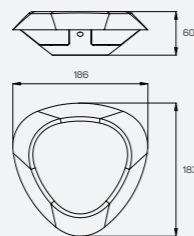

Roof

- 541075 6W 3000K
- 541076 6W 3000K

- Aluminum
- IP 65 CRI 80
- AC220-240V 30,000h