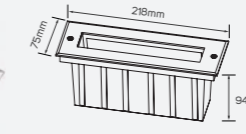

● 612519 8.2W 3000K 468lm
■ Aluminum
IP 65 CRI 80
□ AC220-240V ⌚ 50,000h