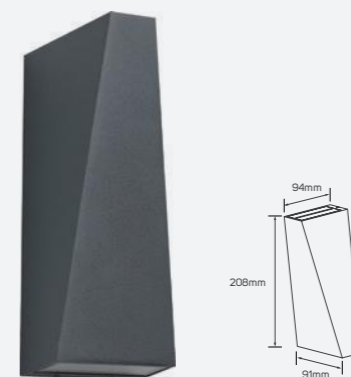

Geometry

- 521007 6W 3000K 176lm

- Aluminum
- IP 54 CRI 80 110°*5°
- AC100-240V 50,000h