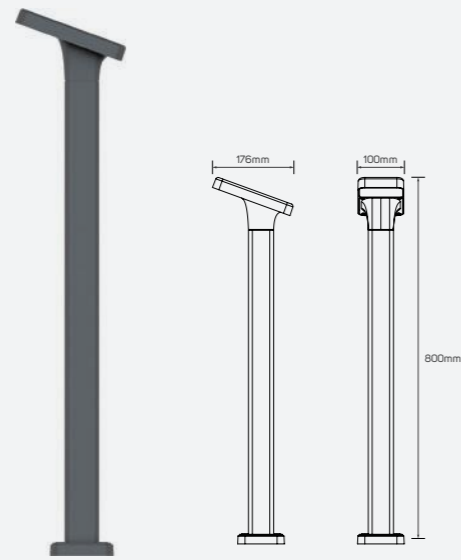

LED Bollard Luminaire

Glowing

● 521315 8W 3000K 750lm

■ Aluminum

IP 65 CRI 95 $\angle$ 100°
AC100-240V ⌚ 30,000h