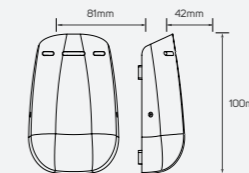

- 541070 3.5W 3000K
- 541069 3.5W 3000K
- Aluminum
- IP 65 CRI 80
- AC220-240V 30,000h