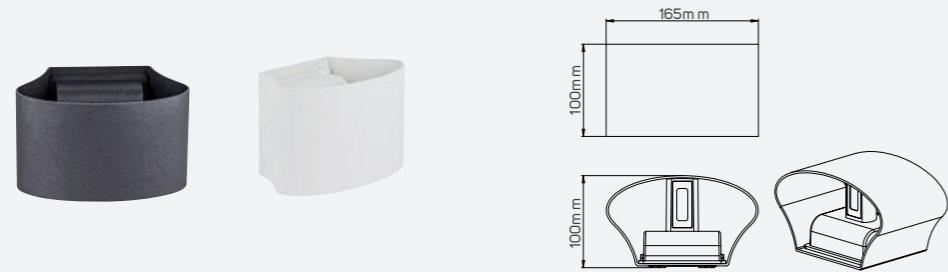

Wind

- 521240 6W 3000K
- 521254 6W 3000K

- Aluminum
- IP 54 CRI 80
- AC100-240V 30,000h