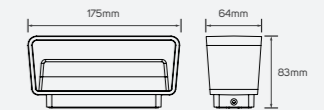

● 541111 7W 3000K

● 541111 7W 3000K