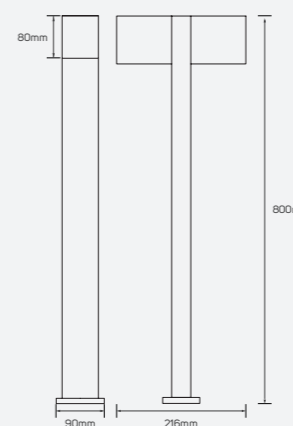

● 614368 Max. 9W

■ Aluminum+Glass

IP 54 ⊥ GU10
□ AC220-240V