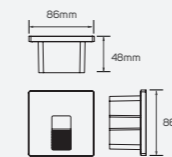

Accessories Specifications