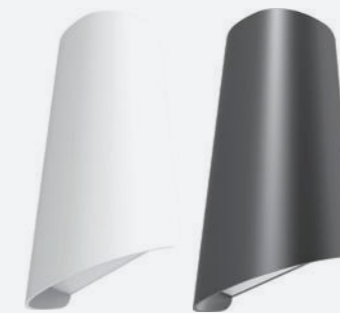

● 541096 11W 3000K

● 541088 11W 3000K

■ Aluminum

IP 65 CRI 80

AC220-240V ⌚ 30,000h