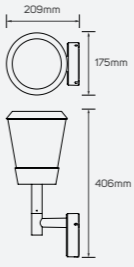

LED Surface Mounted Luminaire

Stillness

- 541151 13W 3000K
- 541152 13.5W 3000K

- 541155 13W 3000K
- 541156 13.5W 3000K

■ Aluminum IP 65 CRI 80 □ AC220-240V ⌚ 30,000h