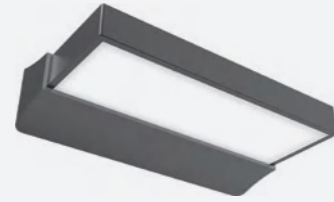

LED Surface Mounted Luminaire

Faraway

● 541102 13W 3000K

■ Aluminum

IP 65 CRI 80
AC220-240V 30,000h