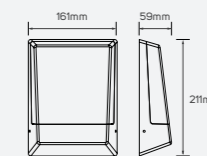

● 541115 4.5W 3000K

■ Aluminum

IP 54 CRI 80
AC220-240V 30,000h