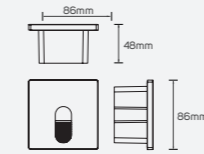

# Glacier

● 521291 Max.18W

■ Aluminum  
IP 54  
AC220-240V

● 521292 Max.18W

■ Aluminum  
IP 54  
AC220-240V

Beyond Light,  
To the last details

Recessed Step Light

Novelty