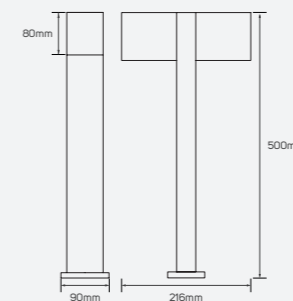

Starry Night

● 614367 Max. 9W

■ Aluminum+Glass

IP 54 ⊥ GU10
□ AC220-240V