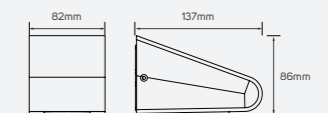

Frost

● 541109 7W 3000K

■ Aluminum

IP 65 CRI 80
AC220-240V 30,000h