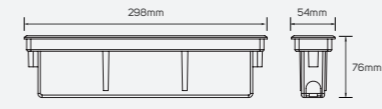

■ Aluminum+ADC12

IP 65 CRI 80 ∇ 110°
AC100-240V ⌚ 30,000h