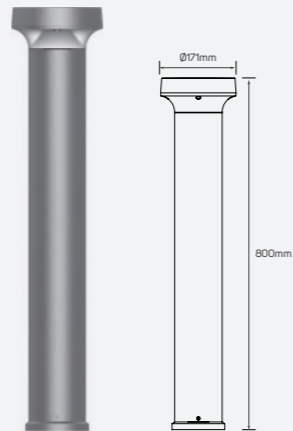

● 521325 12.5W 3000K 790lm
■ Aluminum
IP 65 CRI 85 180°
AC100-240V 30,000h