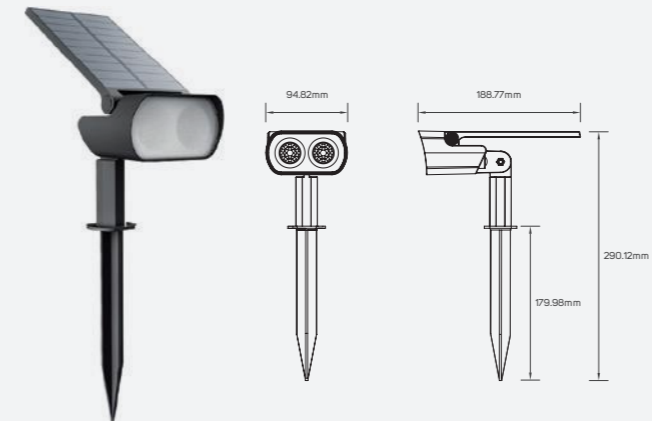

Interstellar

● 614364 2W 3000K 200lm
■ PC+ABS
IP 65 CRI 80 $\angle$ 80°
⏻ 4.5V ⌚ 15,000h