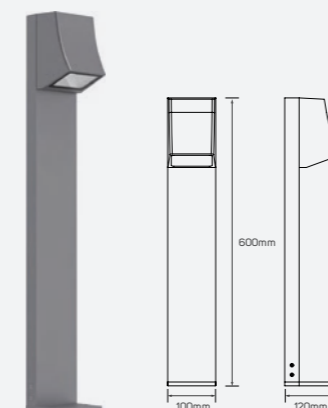

● 521318 8.5W 3000K 385lm

■ Aluminum

IP 65 CRI 85 ∇ 70°

AC100-240V $\odot$ 30,000h