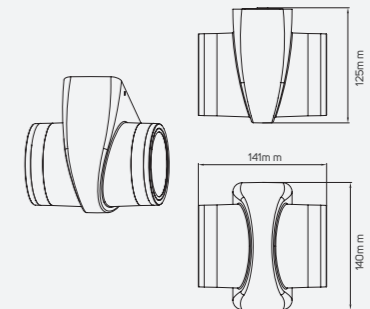

■ Aluminum

IP 54 CRI 80
AC100-240V ⚡ 30,000h