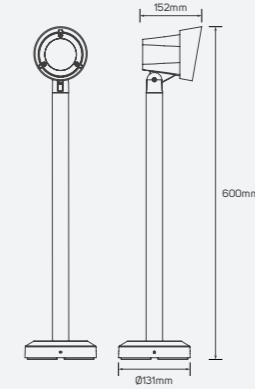

Azure Lake

● 541126 13W 3000K 754lm ■ Aluminum

IP 65 CRI 80 24°
AC220-240V 30,000h