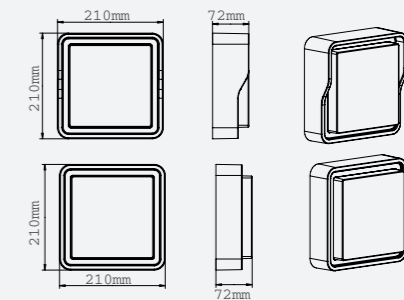

Snowdrift

- 521272 12W 3000K
- 521273 12W 3000K

■ Aluminum
IP 65 CRI 80
AC100-240V 30,000h