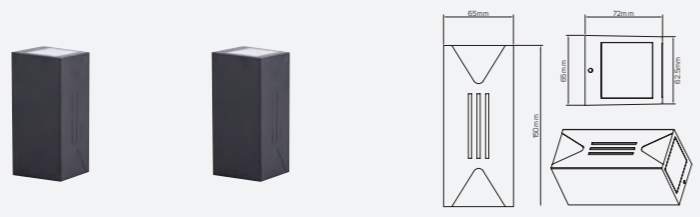

Sky

- 521218 6W 3000K
- 521219 6W 3000K

■ Aluminum

IP 54 CRI 80
AC100-240V 30,000h