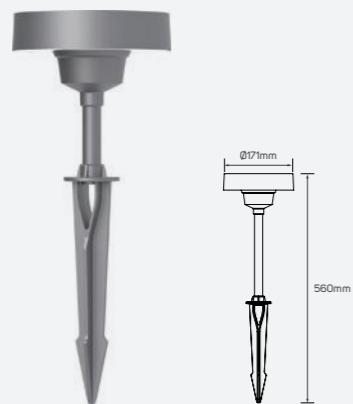

## Mushroom Series Family Products

● 521320

LED Bollard Luminaire

Autumn

● 521323 12.5W 3000K 445lm

■ Aluminum

IP 65 CRI 85  $\angle$  100°  
 □ AC100-240V ⌚ 30,000h

LED Bollard Luminaire