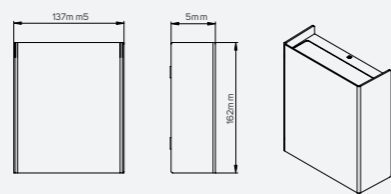

## Soul

● 521269 10W 3000K

■ Aluminum

IP 54 CRI 80  
 AC100-240V ⌚ 30,000h

LED Surface Mounted Luminaire