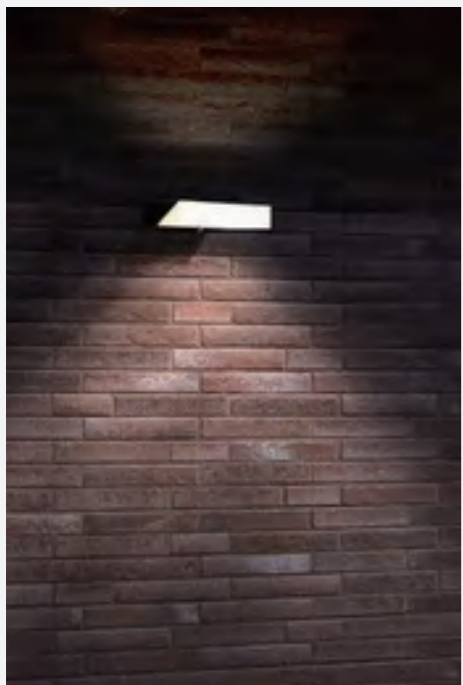

LED Surface Mounted Luminaire

Morning

● 541103 13W 3000K

■ Aluminum

IP 65 CRI 80
AC220-240V 30,000h