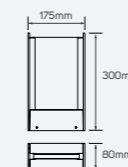

Moonlight

● 541162 20W 3000K 470lm ∇ 260° ■ Aluminum
IP 65 CRI 85
□ AC100-240V ⌚ 30,000h