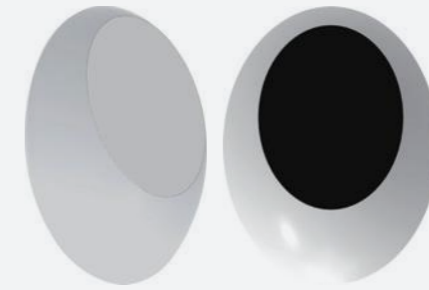

Serenade

● 541098 11W 3000K

● 541094 13W 3000K

■ Aluminum

IP 65 CRI 80
AC220-240V 30,000h

LED Surface Mounted Luminaire

Garden