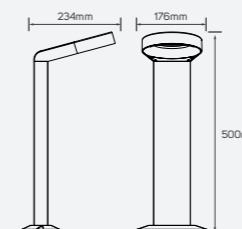

- 541192 7W 3000K 270lm ■ Aluminum
- 541193 7W 3000K 270lm IP 54 CRI 85 120°
- 541194 7W 3000K 270lm AC100-240V 30,000h