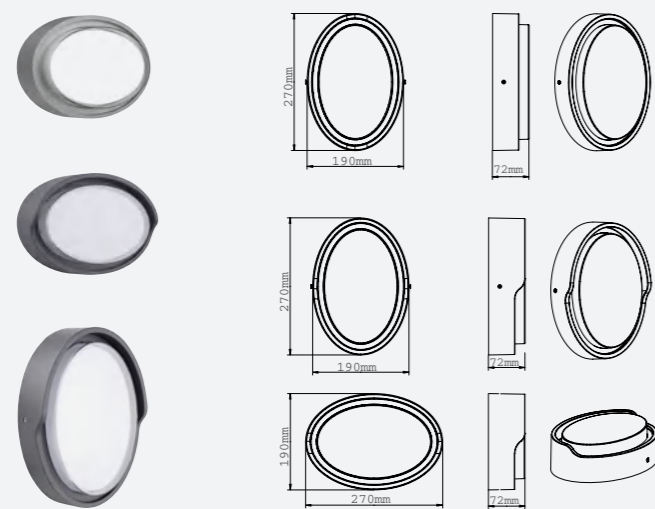

- 521274 12W 3000K
- 521275 12W 3000K
- 521276 12W 3000K

■ Aluminum
IP 65 CRI 80
AC100-240V ⚡ 30,000h