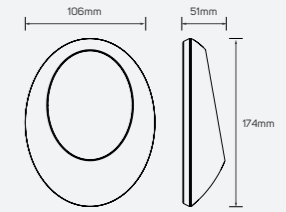

Serenade

● 541098 11W 3000K

● 541094 13W 3000K

■ Aluminum

IP 65 CRI 80
AC220-240V 30,000h

LED Surface Mounted Luminaire

Garden