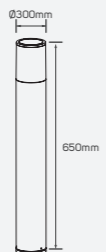

Planet

● 671273 Max. 18W

■ Aluminum

IP 54 ⊥ E27
□ AC220-240V

Bollard Luminaire