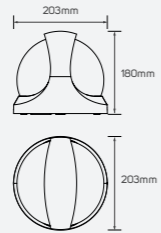

Lullaby

- 541177 13W 3000K 700lm
- 541178 13W 4000K 750lm

■ Aluminum

IP 65 CRI 85 $\angle$ 220°
AC220-240V ⌚ 30,000h

LED Wall Luminaire