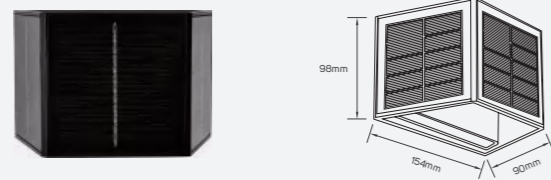

# Cosmic

● 614783 4W 3000K 300lm

■ ABS +PC

IP 65 CRI 80  $\angle$  110°  
 ⚡ 5V ⌚ 35,000h

● 614784 1W 3000K 36lm

■ ABS+PC+Glass

IP 65 CRI 80  $\angle$  90°  
 ⚡ 5V ⌚ 35,000h

● 614785 2W 3000K 100lm