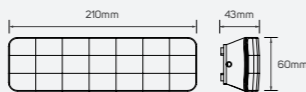

LED Surface Mounted Luminaire

Snow

- 541095 7W 3000K
- 541066 7W 3000K
- Aluminum
- IP 54 CRI 80
- AC220-240V 30,000h