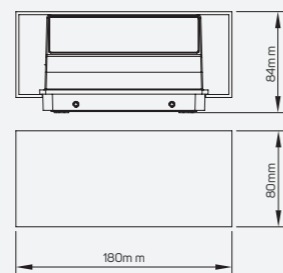

Color

- 521251 12W 3000K
- 521257 12W 3000K

- Aluminum
- IP 54 CRI 80
- AC100-240V 30,000h