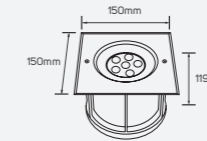

Luminosity

● 612172 7.5W 3000K 500lm

■ Aluminum+SS3/4

IP 67 CRI 80

AC220-240V 50,000h