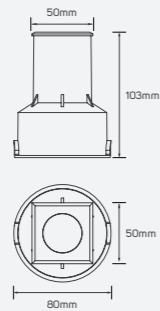

● 613233 Max.9W

■ Stainless Steel
+Die Casting Aluminum

IP 65   ⌊ MR11 GU10
⌋ AC220-240V