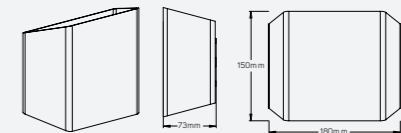

Rainy Night

- 521267 12W 3000K

■ Aluminum

IP 54 CRI 80
AC100-240V 30,000h