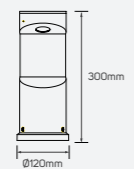

LED Bollard Luminaire

Raindrop

● 521311 8.5W 3000K 500lm

■ Aluminum

IP 65 CRI 85 60°
AC100-240V 30,000h