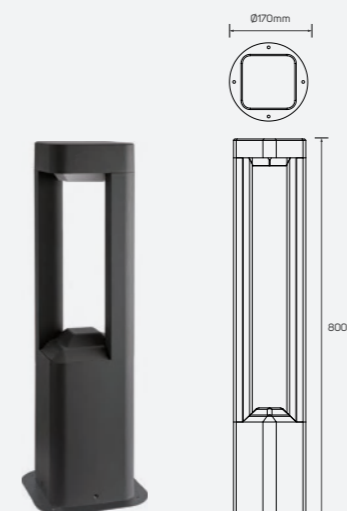

● 541056 Max.8W

■ Aluminum

IP 44   ⚡ GX53
⏚ AC220-240V

Echo Series Family Products

● 541057