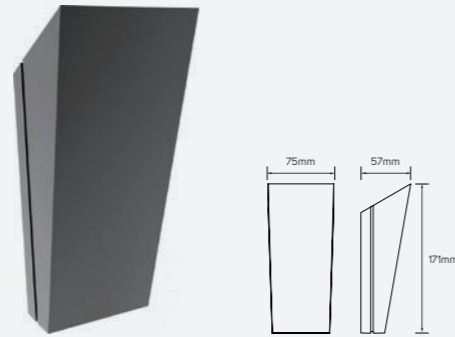

LED Surface Mounted Luminaire

Riverbank

● 541133 3.5W 3000K

■ Aluminum

IP 65 CRI 80

AC220-240V ⏱ 30,000h

LED Surface Mounted Luminaire