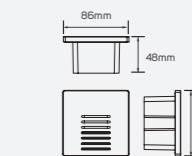

● 614203

■ Aluminum

● 614205

■ Aluminum