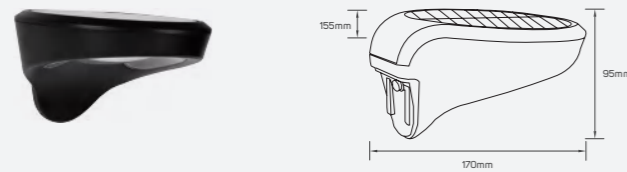

# Cosmic

● 614783 4W 3000K 300lm

■ ABS +PC

IP 65 CRI 80  $\angle$  110°  
 ⚡ 5V ⌚ 35,000h

● 614784 1W 3000K 36lm

■ ABS+PC+Glass

IP 65 CRI 80  $\angle$  90°  
 ⚡ 5V ⌚ 35,000h

● 614785 2W 3000K 100lm