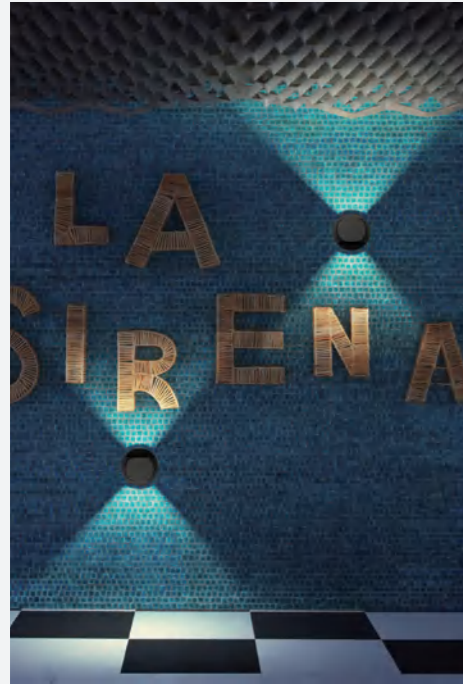

LED Surface Mounted Luminaire

Rainstorm

● 541077 7W 3000K

■ Aluminum

IP 54 CRI 80
AC220-240V 30,000h

LED Surface Mounted Luminaire