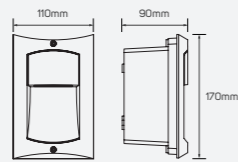

- 521248 5W 3000K 150lm

■ Aluminum+ADC12

IP 65 CRI 80 $\angle$ 48°
AC100-240V 30,000h