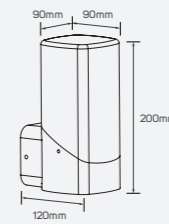

Surface Mounted Luminaire

Healer-S

● 614266 Max.18W

■ Aluminum

IP 44 ⚡ E27

⚡ AC220-240V

Healer-S Series Family Products

● 614267