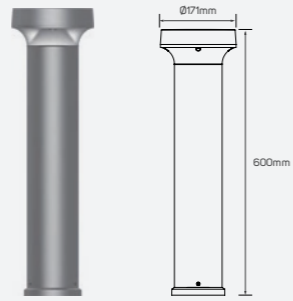

Plateau

● 521324 12.5W 3000K 790lm
■ Aluminum
IP 65 CRI 85 180°
AC100-240V 30,000h