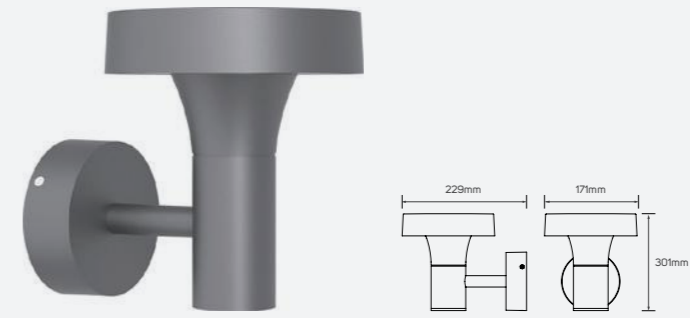

LED Wall Luminaire

Mushroom

● 521320 12.5W 3000K 500lm

■ Aluminum

IP 54 CRI 85 $\angle$ 90°
AC100-240V ⌚ 30,000h

Mushroom Series Family Products

● 521321

● 521322