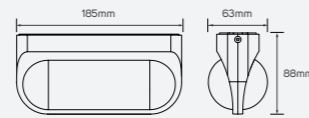

LED Surface Mounted Luminaire

Crystal

● 541106 7W 3000K

■ Aluminum

IP 65 CRI 80
AC220-240V 30,000h

LED Surface Mounted Luminaire