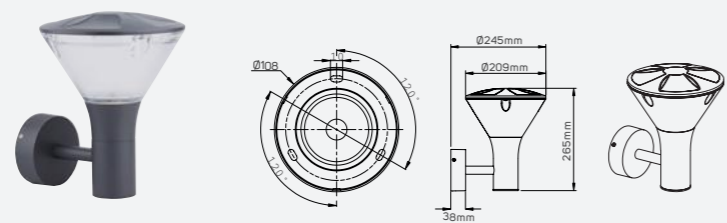

● 521217 Max.18W

■ Aluminum

IP 54
□ AC220-240V