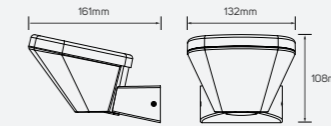

LED Surface Mounted Luminaire

Whisperwind

- 541068 7W 3000K
- 541067 7W 3000K
- Aluminum
- IP 54 CRI 80
- AC220-240V 30,000h

LED Surface Mounted Luminaire

Dreamscape