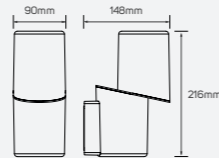

Spin

- 541184 13W 3000K 370lm

■ Aluminum
IP 65 CRI 85 $\angle$ 280°
AC220-240V 30,000h