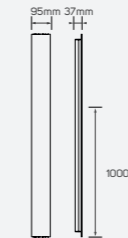

● 541167 20W 3000K 950lm

■ Aluminum

IP 65 CRI 85 ∇ 130°
AC220-240V 30,000h