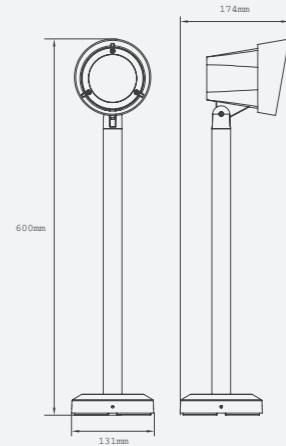

Surface-Mounted Luminaire

Artistry

● 541130 Max.20W

■ Aluminum

IP 65
AC220-240V

● 541132 Max.20W

■ Aluminum

IP 65
AC220-240V