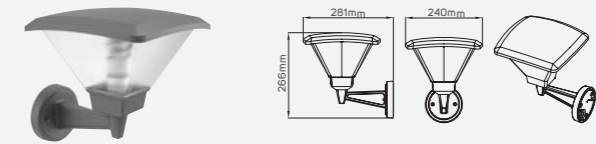

# Glacier

● 521291 Max.18W

■ Aluminum  
IP 54  
AC220-240V

● 521292 Max.18W

■ Aluminum  
IP 54  
AC220-240V

Beyond Light,  
To the last details

Recessed Step Light

Novelty