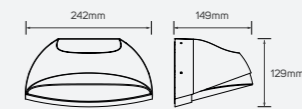

Grace

● 541059 Max.8W

■ Aluminum

IP 44 ⚡ E27
AC220-240V