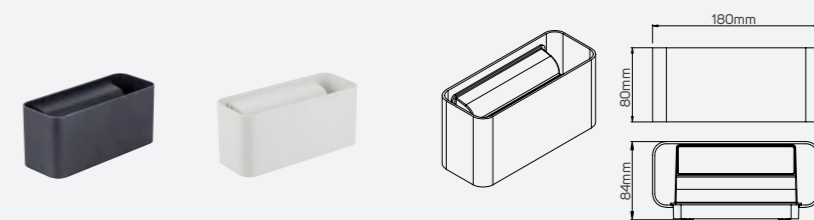

Simple

- 521256 12W 3000K
- 521250 12W 3000K

- Aluminum
- IP 54 CRI 80
- AC100-240V 30,000h