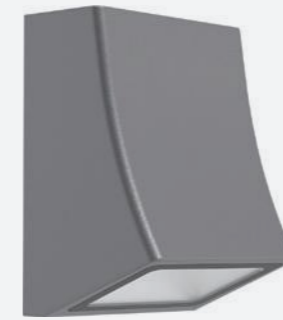

LED Wall Luminaire

Idyll