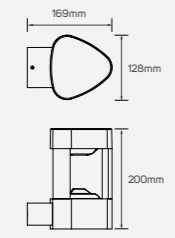

Ocean

■ Aluminum
IP 44   ⚡ GX53
⏚ AC220-240V

● 541053 Max.8W

Ocean Series Family Products