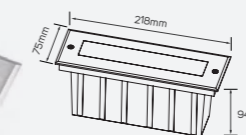

● 612520 5.4W 3000K 89lm
■ Aluminum
IP 65 CRI 80
□ AC220-240V ⌚ 50,000h