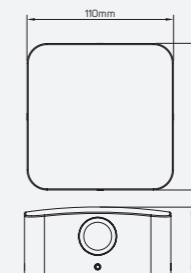

Ripple

● 521262 4W 3000K

■ Aluminum

IP 54 CRI 80
AC100-240V ⌚ 30,000h