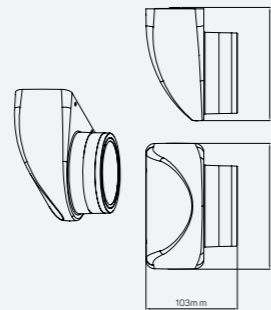

■ Aluminum

IP 54 CRI 80
AC100-240V ⚡ 30,000h

LED Surface Mounted Luminaire