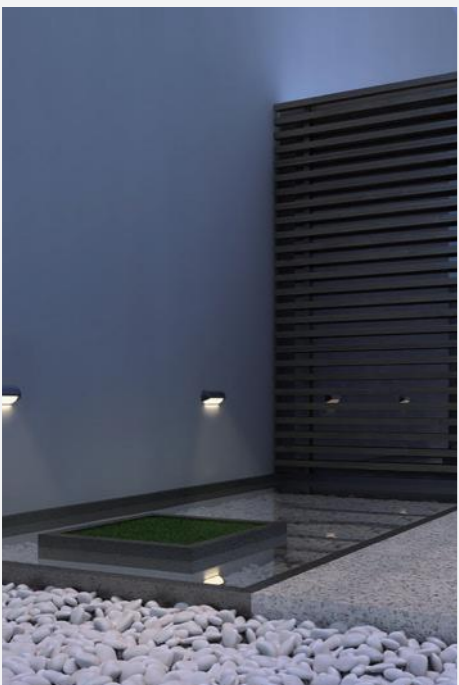

Boat

● 541107 13W 3000K 698lm

■ Aluminum

IP 65 CRI 80 111°
AC220-240V 30,000h

LED Surface Mounted Luminaire