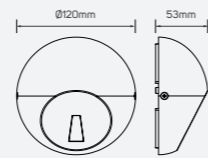

Sparkle

● 541081 3.5W 3000K

■ Aluminum

IP 65 CRI 80
AC220-240V 30,000h

LED Surface Mounted Luminaire