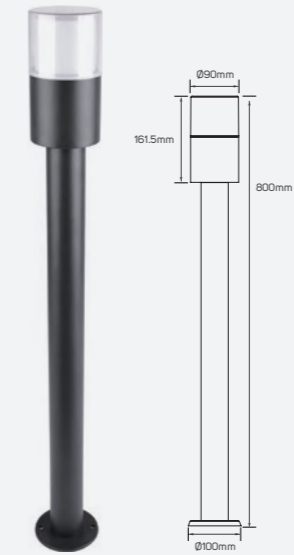

Aurora

● 614227 Max.9W

■ Aluminum

IP 54 ⚡ GU10

⚡ AC220-240V

Aurora Series Family Products

● 614226