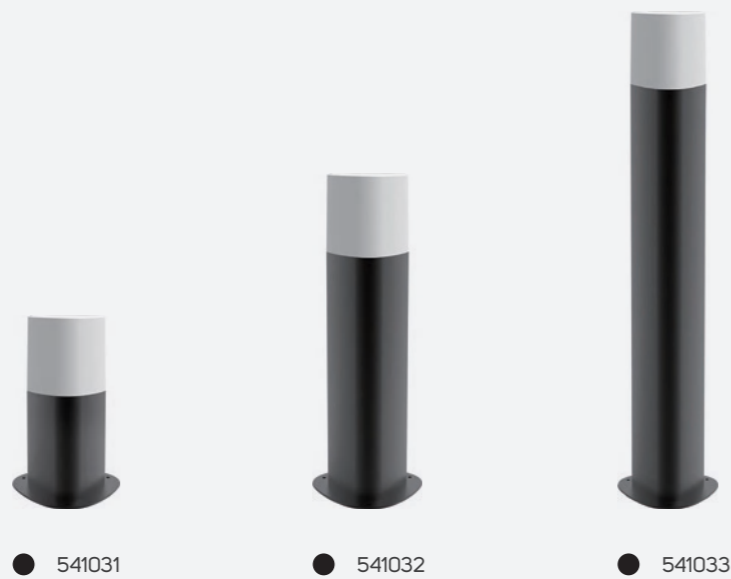

Coastal-R Series Family Products

● 541031

● 541032

● 541033