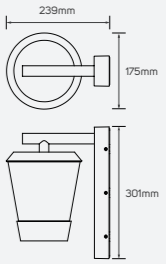

LED Surface Mounted Luminaire

Stillness

- 541151 13W 3000K
- 541152 13.5W 3000K

- 541155 13W 3000K
- 541156 13.5W 3000K

■ Aluminum IP 65 CRI 80 □ AC220-240V ⌚ 30,000h