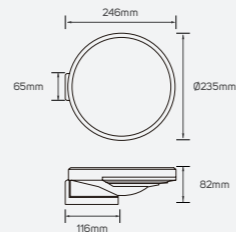

Sunshine

● 614214 4.5W 3000K/4000K 350lm

■ Aluminum+PC

IP 65 CRI 80 120°
5V 35,000h

Tube

● 614217

■ Aluminum+PC

SunBreeze

● 614215 4.5W 3000K/4000K 250lm

■ Aluminum+PC

IP 65 CRI 80 180°
5V 35,000h

Tube

● 614217

■ Aluminum+PC