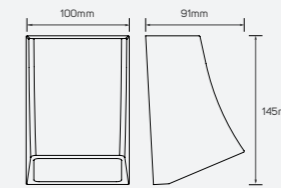

LED Wall Luminaire

Idyll