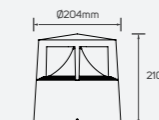

LED Bollard Luminaire

Knoll

● 521329 13W 3000K 590lm

■ Aluminum

IP 65 CRI 85 $\angle$ 180°
□ AC100-240V ⌚ 30,000h