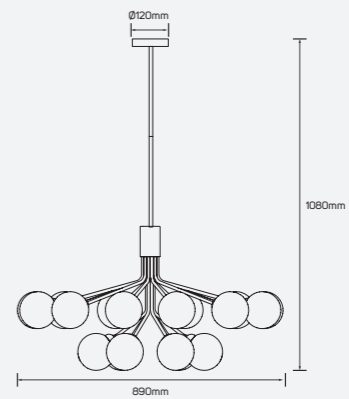

■ Metal+Glass
 IP 20 ⚡ G9
 ⚡ AC220-240V

Celestial Clouds

- 661474 Max.10W
- 661475 Max.10W

■ Iron+Glass
 IP 20 ⚡ G9
 ⚡ AC220-240V

- 661476 Max.10W
- 661477 Max.10W

■ Iron+Glass
 IP 20 ⚡ G9
 ⚡ AC220-240V

Celestial Clouds