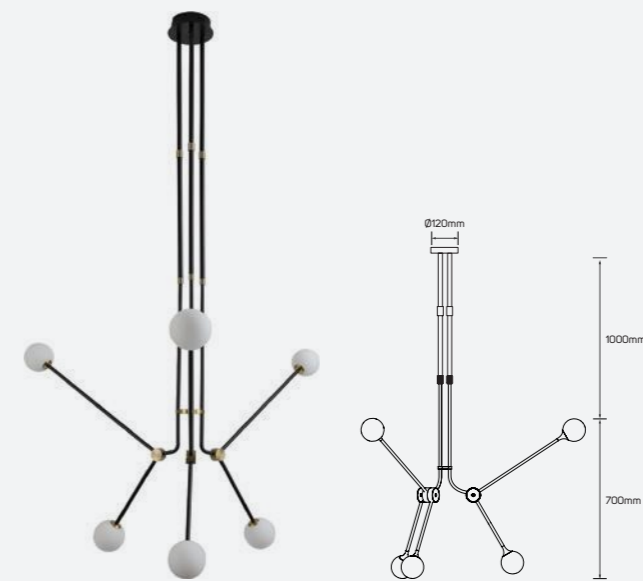

■ Metal+Glass
 IP 20 ⚡ G9
 ⚡ AC220-240V

Celestial Clouds

- 661474 Max.10W
- 661475 Max.10W

■ Iron+Glass
 IP 20 ⚡ G9
 ⚡ AC220-240V

- 661476 Max.10W
- 661477 Max.10W

■ Iron+Glass
 IP 20 ⚡ G9
 ⚡ AC220-240V

Celestial Clouds