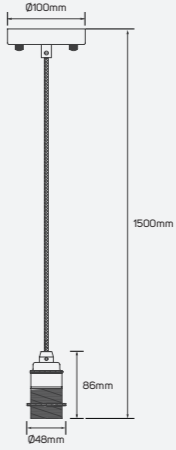

Surface Mounted Luminaire (Pendant)

Midnight Aurora