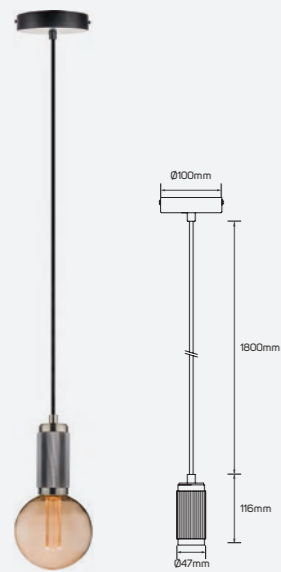

Surface Mounted Luminaire (Pendant)

Golden Time

● 613006 Max.18W

■ Aluminum

IP 20 ⊂ E27
□ AC220-240V