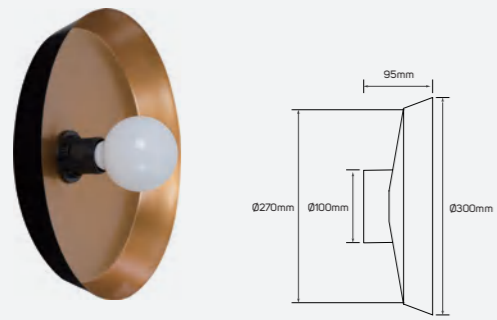

● 612949 Max.5W

● 612950 Max.5W

● 612951 Max.5W

■ Iron

IP 20 ⚡ G9
⏚ AC220-240V

Wall Luminaire

Harmonic

● 661558 Max.25W