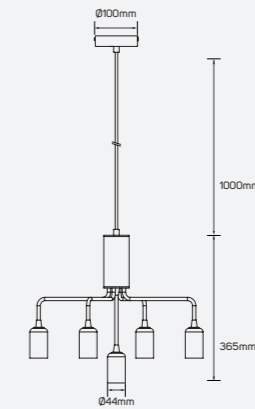

Melody

● 661550 Max.27W

■ Iron

IP 20 ⚡ E27
⏚ AC220-240V

Surface Mounted Luminaire (Pendant)

Surface Mounted Luminaire (Pendant)

Golden Time

613012 Max.18W