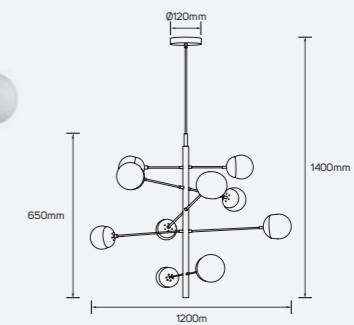

Celestial Clouds

661303 Max.5W

■ Iron+Acrylic

IP 20 ⚡ G9
⏏ AC220-240V