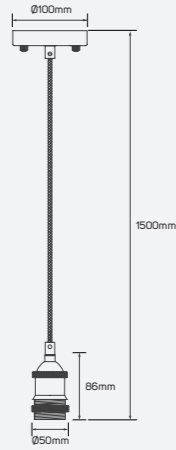

- 651010
- 651011
- 651012
- 651036

■ Iron+Aluminum
Copper+Silicon+Fabric

IP 20   ⚡ E27
⏚ AC220-240V