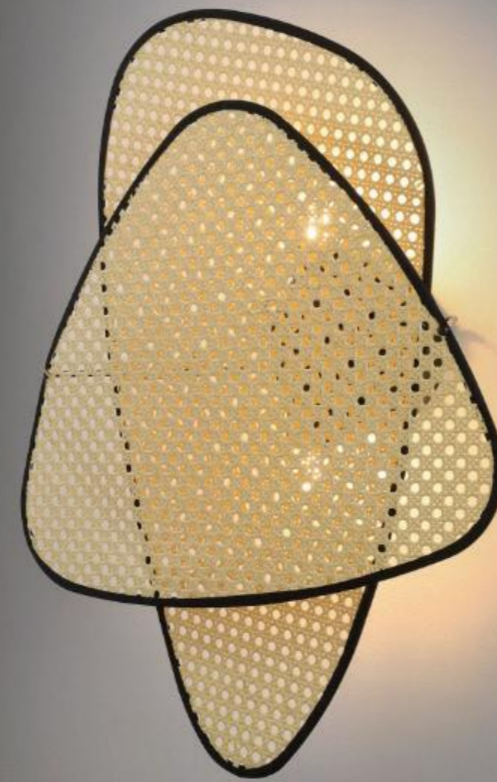

Wall Luminaire

Craft