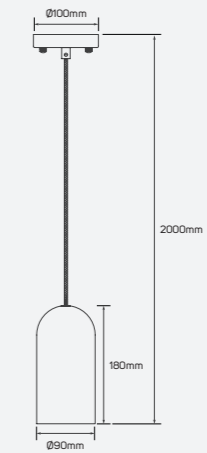

Surface Mounted Luminaire (Pendant)

Quest

- 651080
- 651081
- 651082
- 651083

■ Concrete+Copper
Copper+Silicon+Fabric

IP 20   ⚡ E27
⏏ AC220-240V