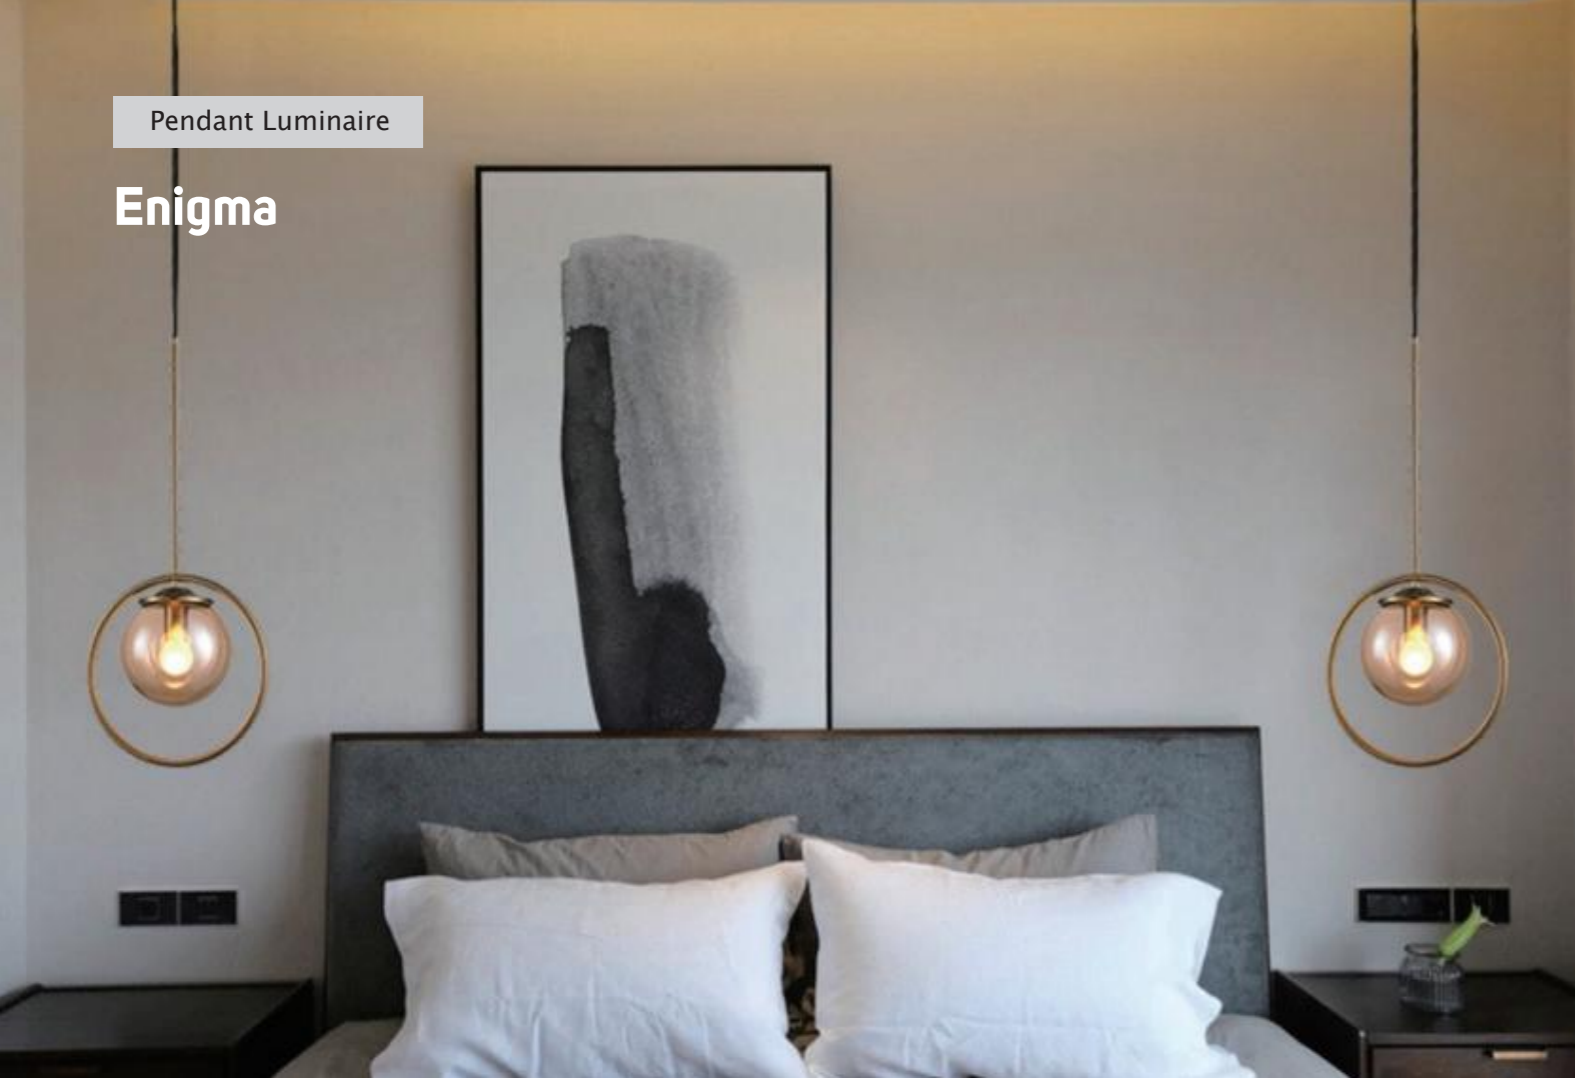

Pendant Luminaire

Enigma