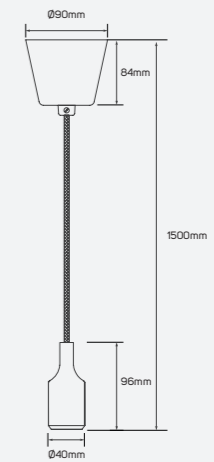

- 651001
- 651002
- 651003
- 651004

- 651005
- 651006
- 651007
- 651008

■ Silicon+Copper+Fabric

IP 20   ⚡ E27
AC220-240V