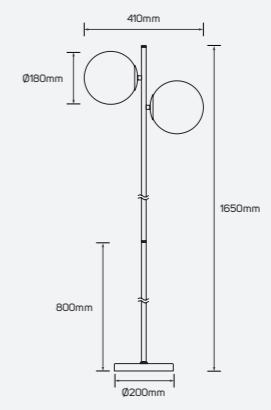

- 612914 Max.18W
- 612915 Max.18W
- 612916 Max.18W

■ Metal+Acrylic
IP 20 ⚡ E27
⚡ AC220-240V