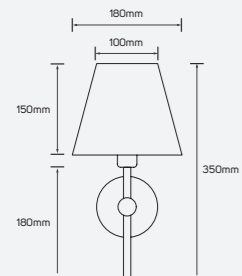

Overture

● 661486 Max.30W

● 661487 Max.30W

● 661488 Max.30W

■ Iron+Fabric

IP 20 ⚡ E27
⏚ AC220-240V