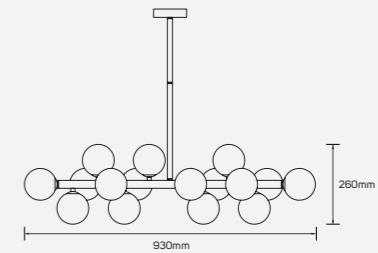

■ Metal+Glass
 IP 20 ⚡ G9
 ⚡ AC220-240V

Celestial Clouds

- 661474 Max.10W
- 661475 Max.10W

■ Iron+Glass
 IP 20 ⚡ G9
 ⚡ AC220-240V

- 661476 Max.10W
- 661477 Max.10W

■ Iron+Glass
 IP 20 ⚡ G9
 ⚡ AC220-240V

Celestial Clouds